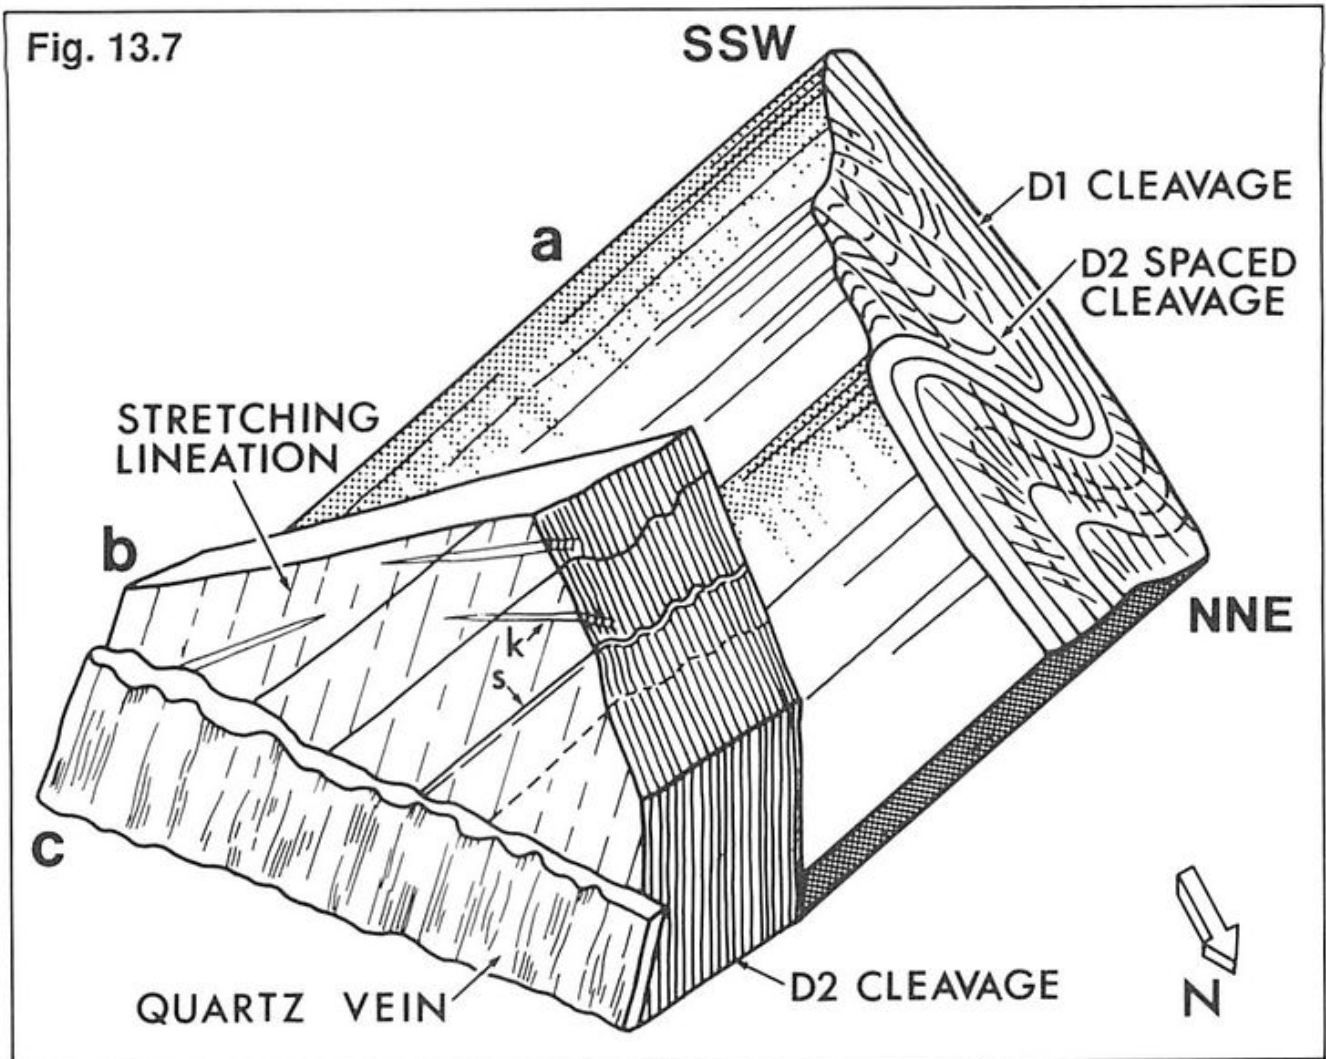

File:GSG GLA FIG 13 07.jpg

From Earthwise

[Jump to navigation](#) [Jump to search](#)

- [File](#)
- [File history](#)
- [File usage](#)



Summary

description

English: Figure 13.7 Composite diagram showing the geometrical relationships between:- a) D_2 folds; b) D_2 penetrative cleavage in phyllite, and c) lineated quartz veins, at Locality 4. k, kink bands; s, bedding trace on D_2 cleavage.