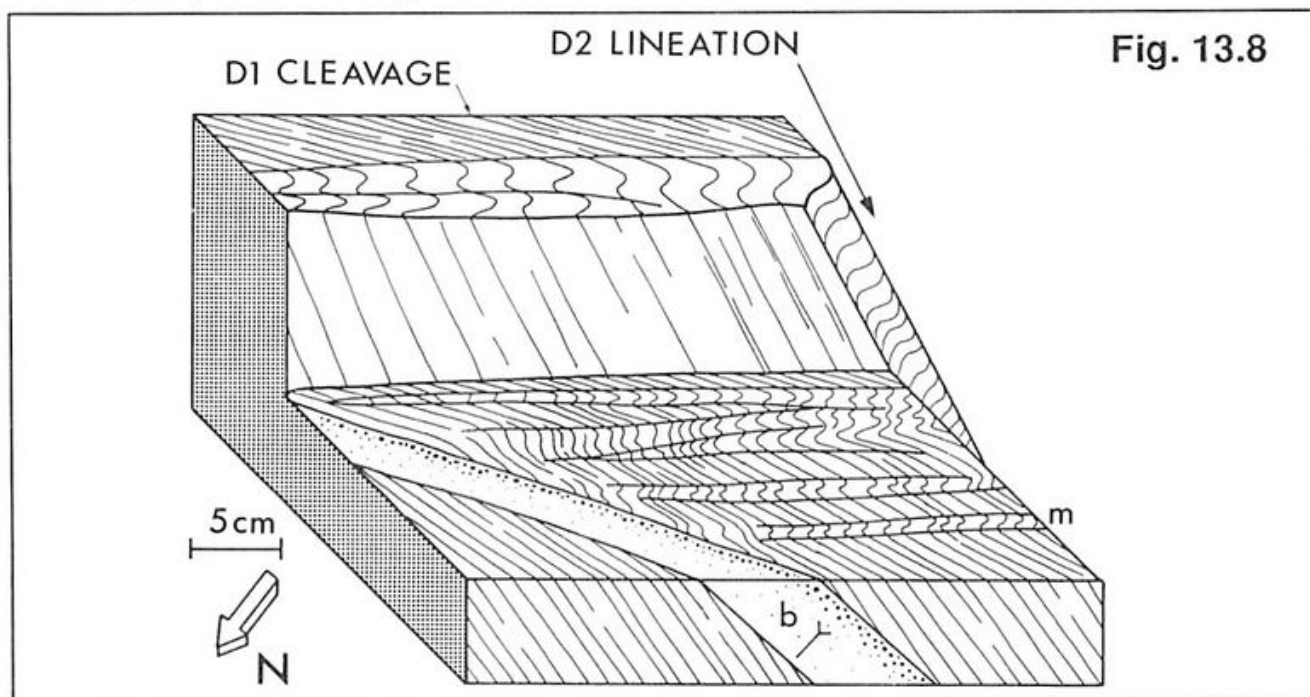

# File:GSG GLA FIG 13 08.jpg

From Earthwise

[Jump to navigation](#) [Jump to search](#)

- [File](#)
- [File history](#)
- [File usage](#)


## Summary

<b>description</b>	<b>English:</b> Figure 13.8 Composite diagram showing the relationships between inverted bedding (b), D <sub>1</sub> cleavage and D <sub>2</sub> microlithons (m) at Locality 5. From: Lawson, J.D. and Weedon, D.S. (editors). 1992. <a href="#">Geological excursions around Glasgow &amp; Girvan</a> . Glasgow : Geological Society of Glasgow.
<b>source</b>	Geological Society of Glasgow
<b>author</b>	Geological Society of Glasgow