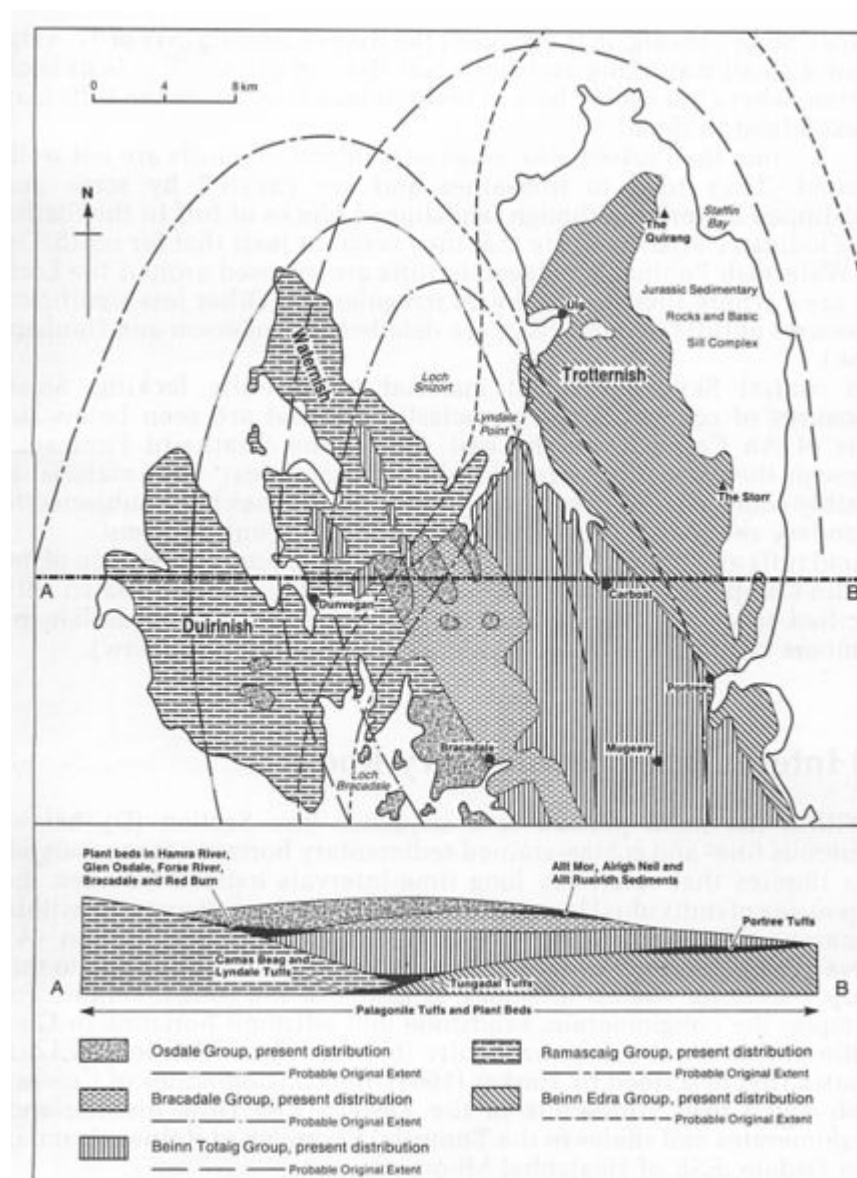

File:GSG SKYE 03.jpg

From Earthwise

[Jump to navigation](#) [Jump to search](#)

- [File](#)
- [File history](#)
- [File usage](#)
- [Metadata](#)



Summary

description	English: Figure 3 Geological sketch-map of the north Skye lava field (modified from Anderson and Dunham 1965) From: Bell, B.R. and Harris, J.W. An excursion guide to the geology of the Isle of Skye : Geological Society of Glasgow, 1986. © 1986 B.R. Bell & J.W. Harris. All rights reserved.
source	Geological Society of Glasgow
author	Geological Society of Glasgow