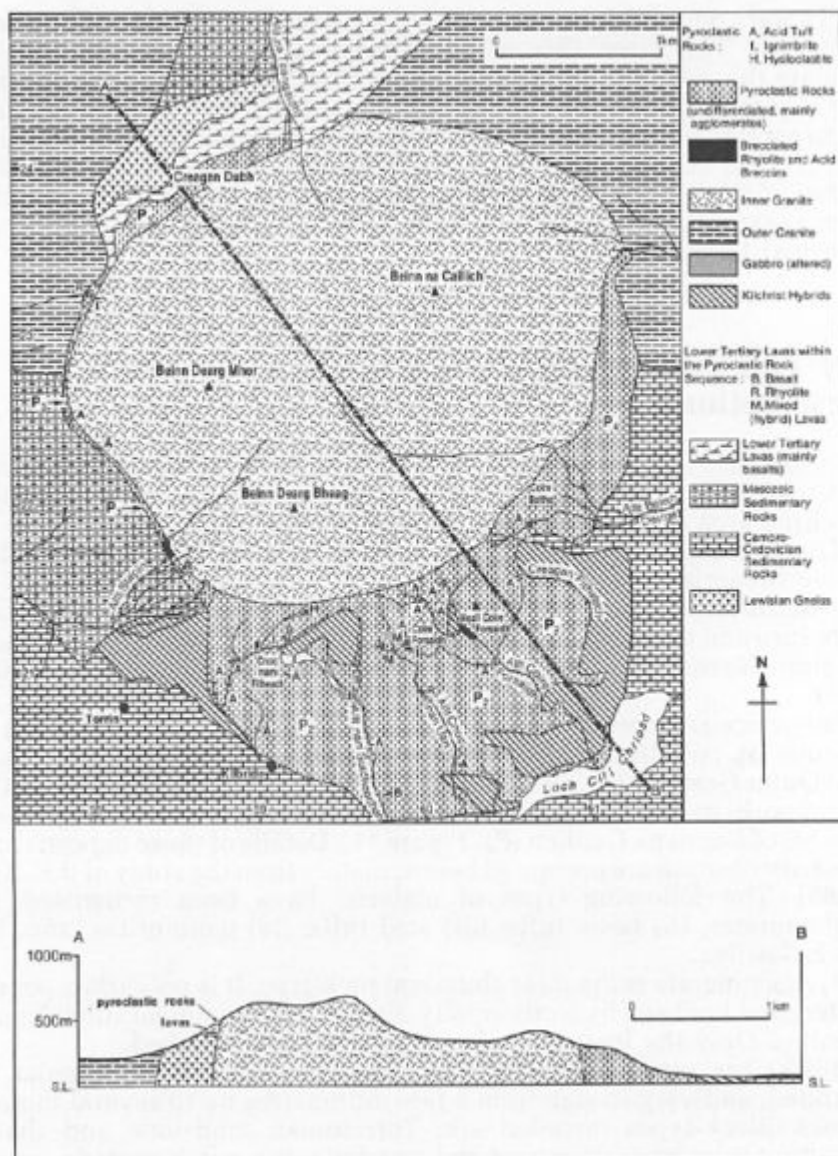

File:GSG SKYE 11.jpg

From Earthwise

[Jump to navigation](#) [Jump to search](#)

- [File](#)
- [File history](#)
- [File usage](#)



Summary

description	English: Figure 11 Geological sketch-map of the Creagan Dubh and Kilchrist pyroclastic deposits From: Bell, B.R. and Harris, J.W. An excursion guide to the geology of the Isle of Skye : Geological Society of Glasgow, 1986. © 1986 B.R. Bell & J.W. Harris. All rights reserved.
source	Geological Society of Glasgow
author	Geological Society of Glasgow

	Date/Time	Thumbnail	Dimensions	User	Comment
current	14:53, 1 February 2018		1,011 × 1,400 (1.03 MB)	Scotfot (talk contribs)	User created page with UploadWizard

- You cannot overwrite this file.

File usage