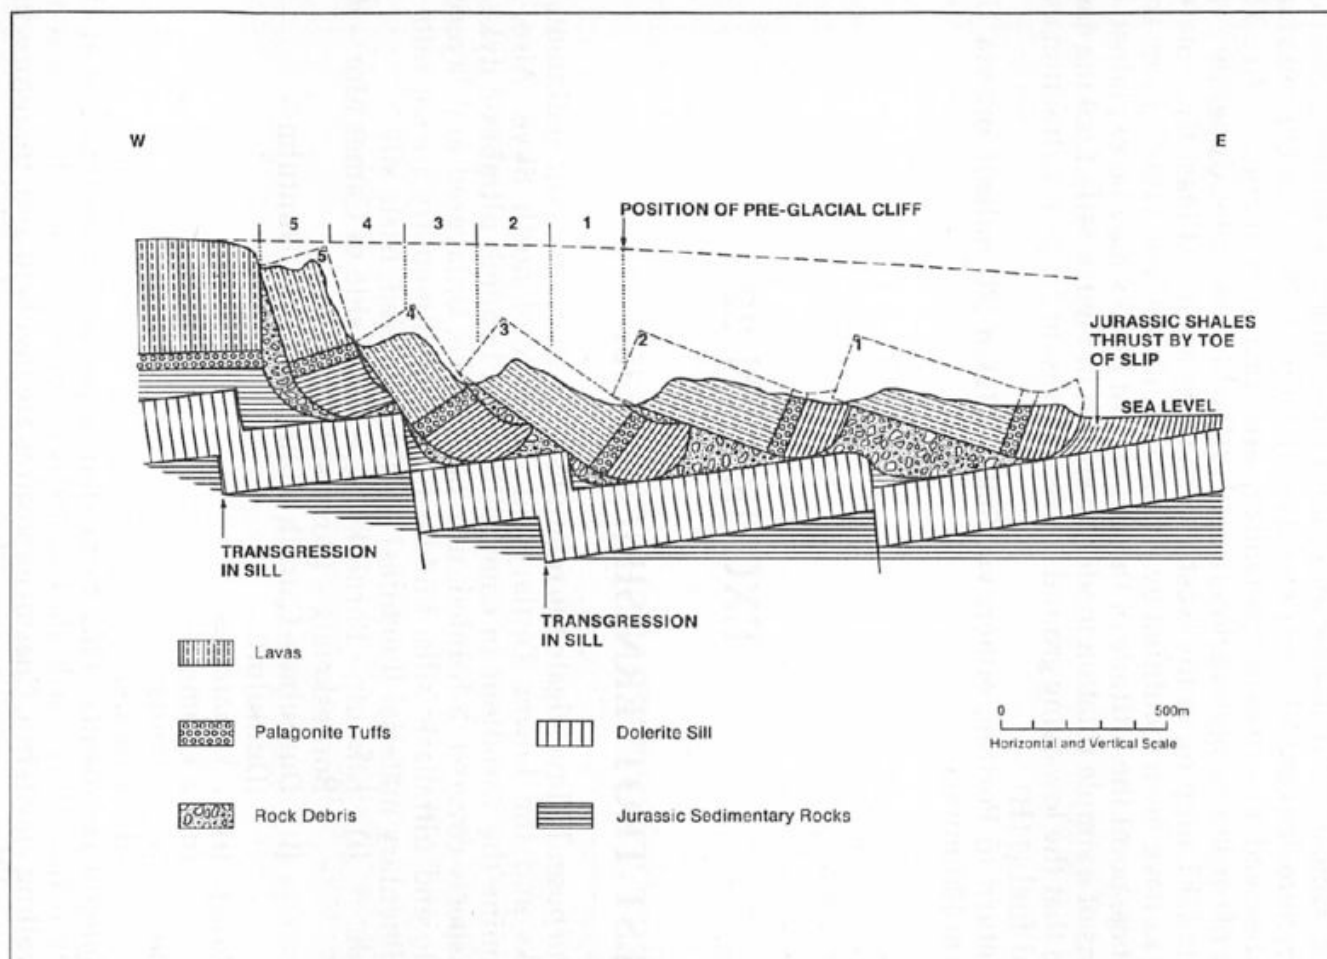

File:GSG SKYE 41.jpg

From Earthwise

[Jump to navigation](#) [Jump to search](#)

- [File](#)
- [File history](#)
- [File usage](#)



Summary

description

English: Figure 34f Excursion 21 Kildorais to Staffin Bay coastal section and The Quirang modified from Anderson and Dunham 1966 Excursion . Cross section of features in the Quirang landslip