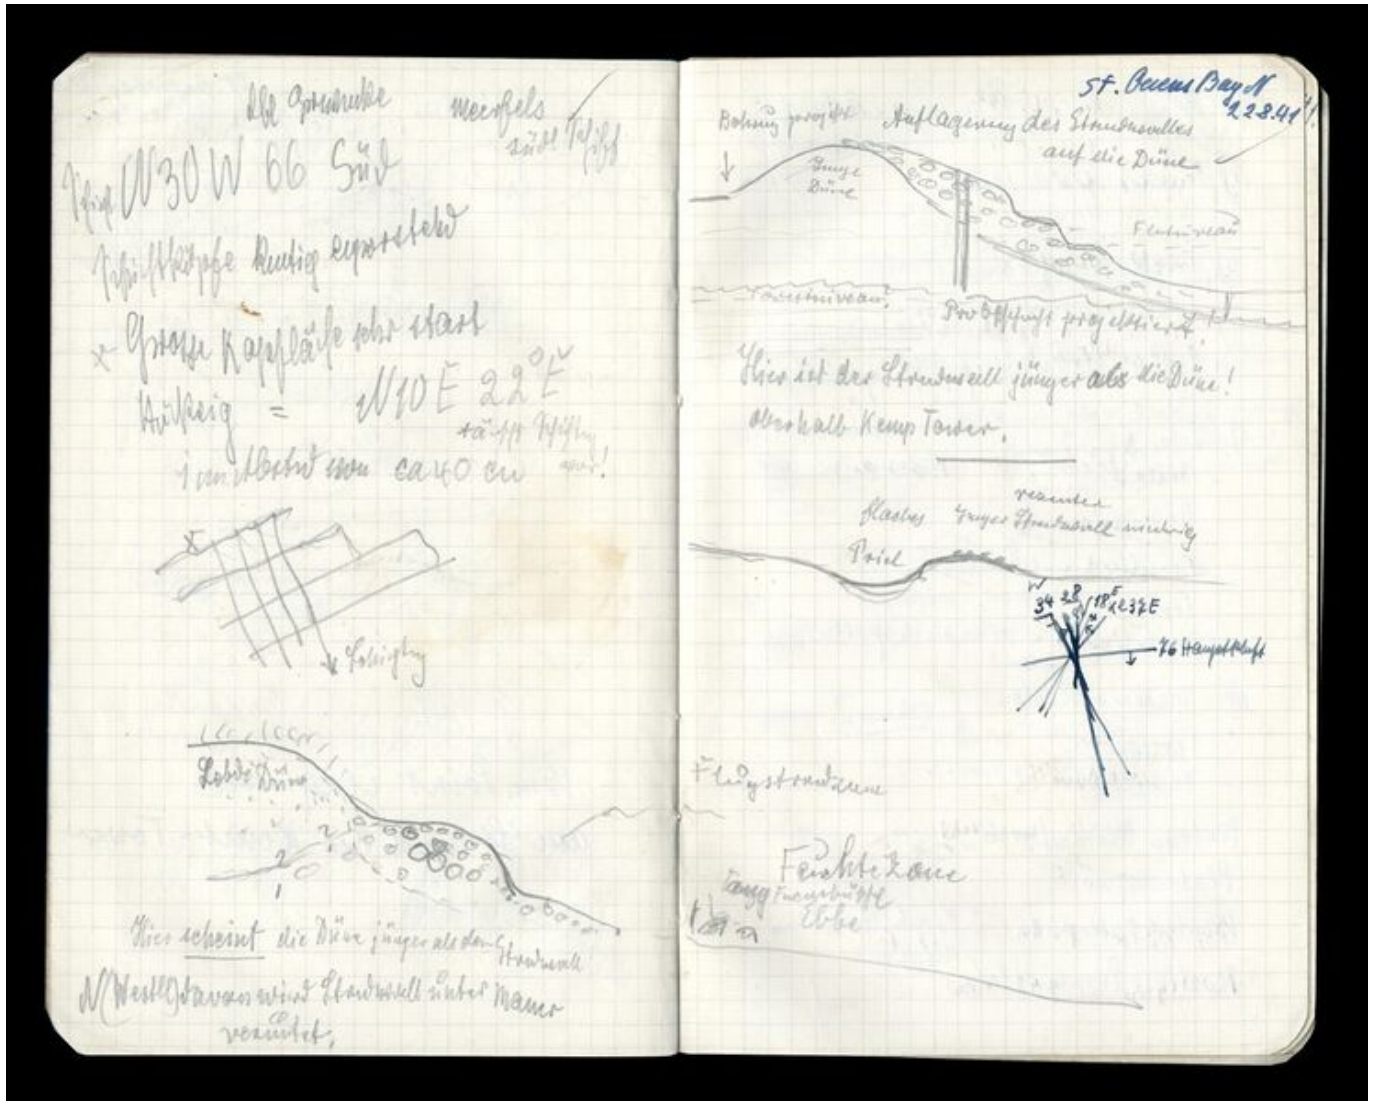

File:Geologists at war 024.JPG

From Earthwise

[Jump to navigation](#) [Jump to search](#)

- [File](#)
- [File history](#)
- [File usage](#)


File history

Click on a date/time to view the file as it appeared at that time.

Date/Time	Thumbnail	Dimensions	User	Comment
current 11:59, 26 August 2020		1,000 × 808 (160 KB)	Anrr (talk contribs)	Pages from one of Walther Klüpfel's notebooks relating to the geology of Jersey, 1941 [GSM/GX/CK/1/3]