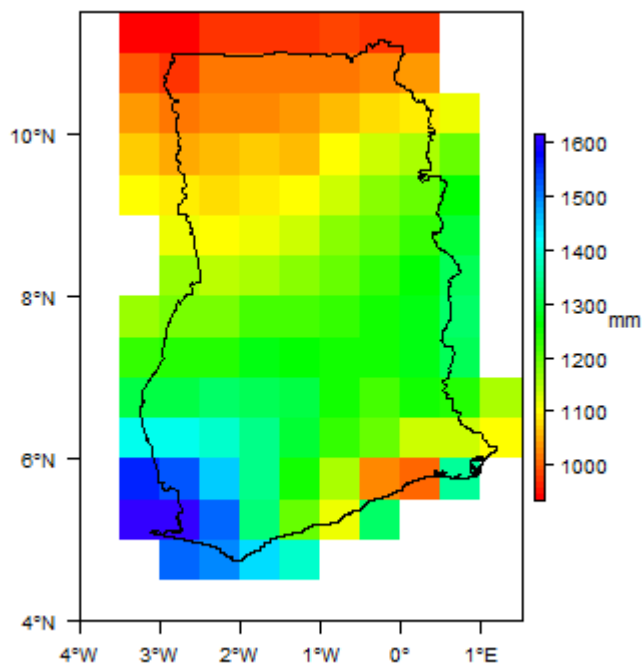

# File:Ghana ClimatePrecip.png

From Earthwise

[Jump to navigation](#) [Jump to search](#)

- [File](#)
- [File history](#)
- [File usage](#)

No higher resolution available.
