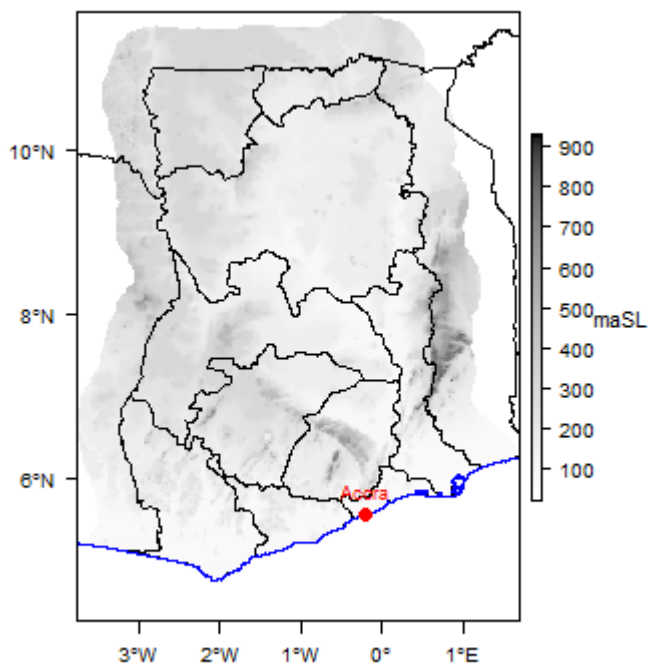

File:Ghana Political.png

From Earthwise

[Jump to navigation](#) [Jump to search](#)

- [File](#)
- [File history](#)
- [File usage](#)

No higher resolution available.
