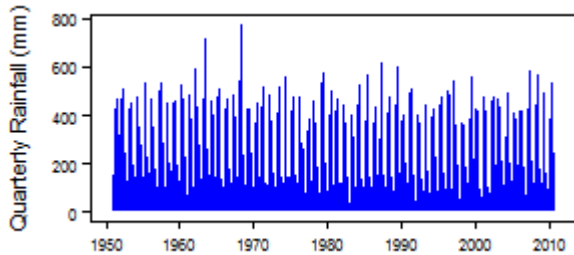

File:Ghana pre Qts.png

From Earthwise

[Jump to navigation](#) [Jump to search](#)

- [File](#)
- [File history](#)
- [File usage](#)

No higher resolution available.
