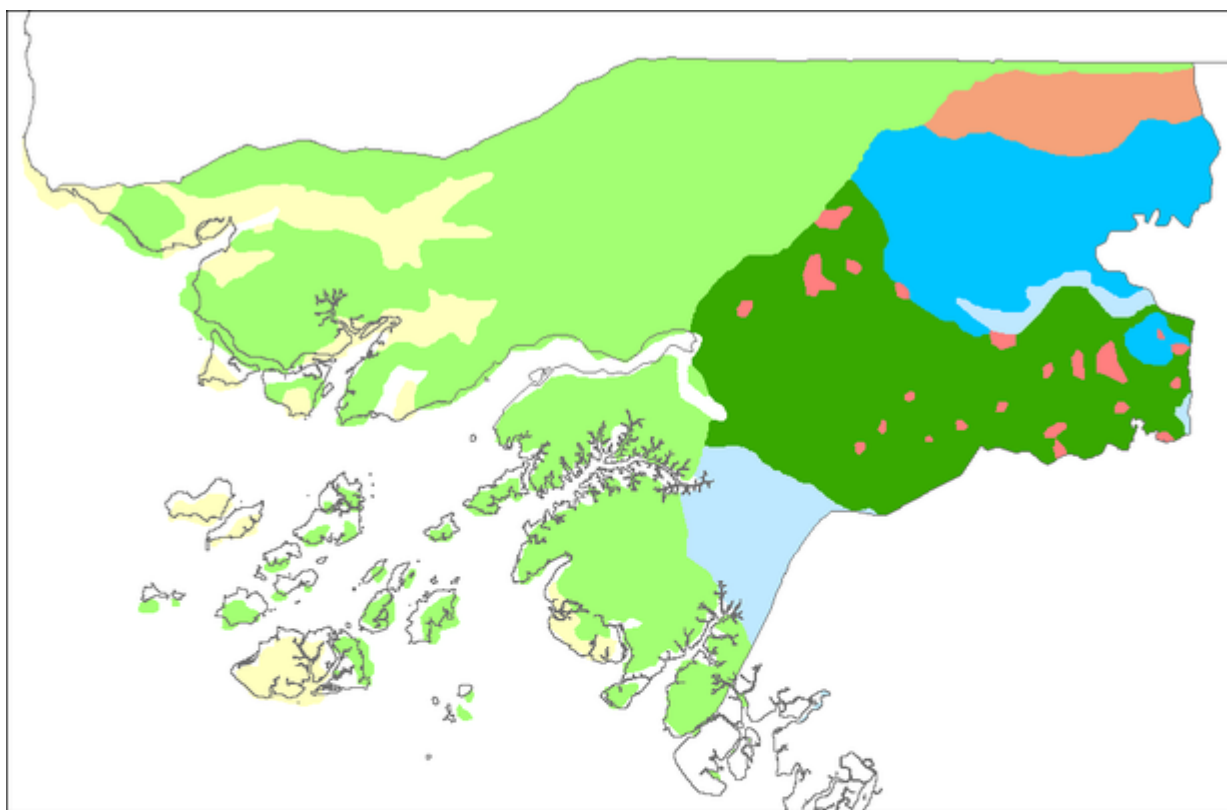

File:Guinea-Bissau Geology3.png

From Earthwise

[Jump to navigation](#) [Jump to search](#)

- [File](#)
- [File history](#)
- [File usage](#)
- [Metadata](#)

Geology

- Upper Tertiary-Quaternary unconsolidated
- Upper Cretaceous-Tertiary sedimentary
- Igneous
- Devonian sedimentary
- Silurian sedimentary
- Cambro-Ordovician sedimentary
- Neoproterozoic metamorphic complex