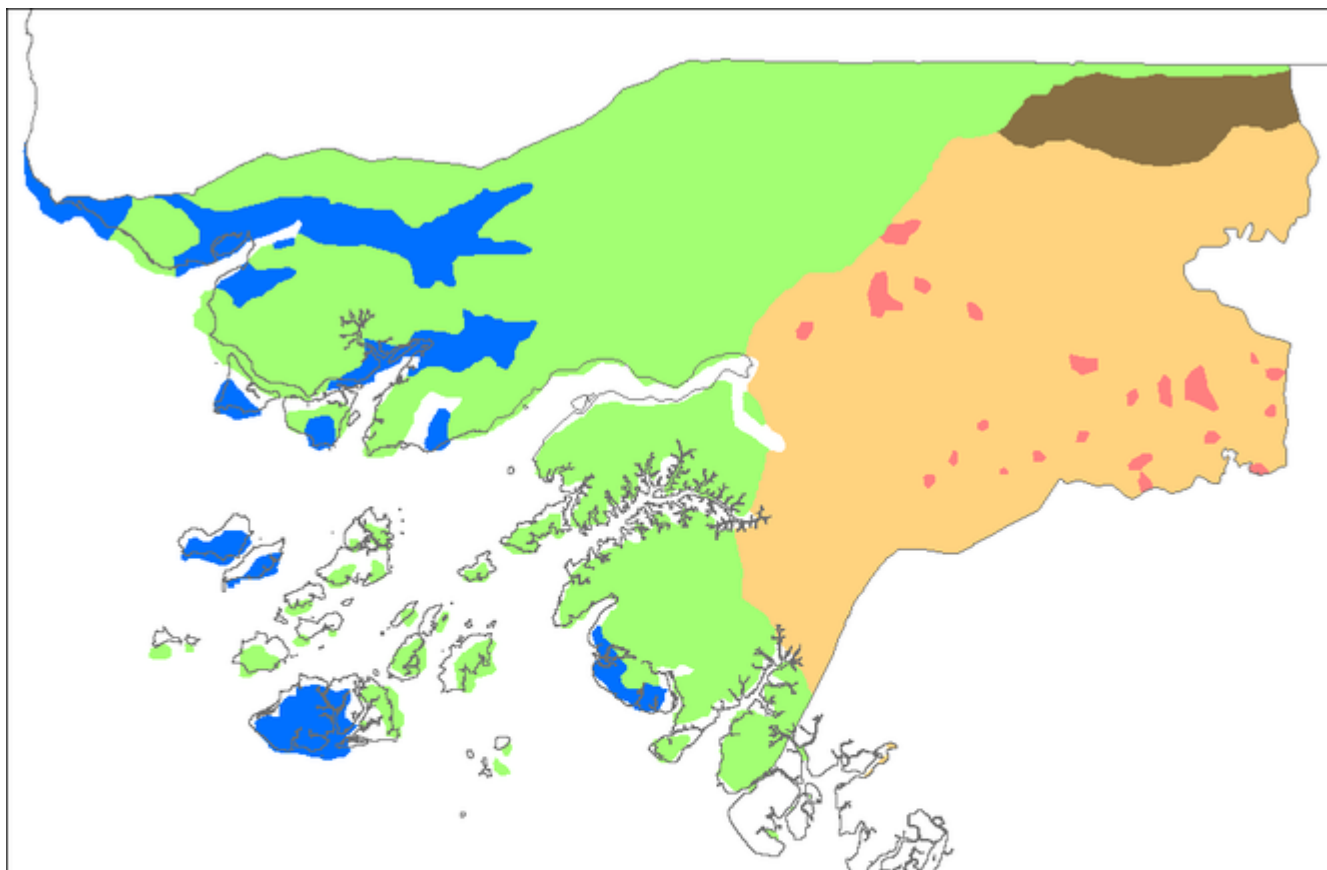

File:Guinea-Bissau Hydrogeology3.png

From Earthwise

[Jump to navigation](#) [Jump to search](#)

- [File](#)
- [File history](#)
- [File usage](#)
- [Metadata](#)

Aquifer Type and Productivity

- Unconsolidated - Low to Moderate Productivity
- Sedimentary Intergranular/Fracture - Variable (Low to High) Productivity
- Igneous - unknown aquifer potential
- Sedimentary Fracture - Low (sometimes Moderate) Productivity
- Basement - Low (sometime Moderate) Productivity