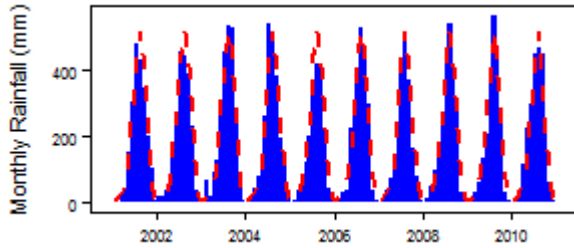

File:Guinea Am pre Mts.png

From Earthwise

[Jump to navigation](#) [Jump to search](#)

- [File](#)
- [File history](#)
- [File usage](#)

No higher resolution available.
