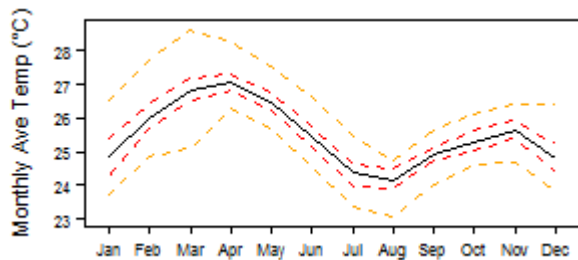

File:Guinea Am tmp Monthly.png

From Earthwise

[Jump to navigation](#) [Jump to search](#)

- [File](#)
- [File history](#)
- [File usage](#)

No higher resolution available.
