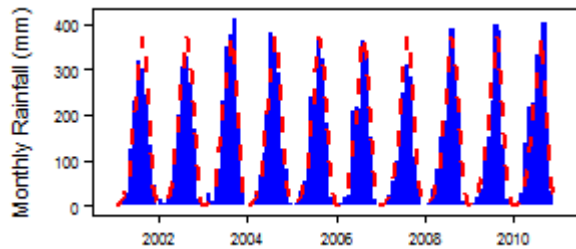

File:Guinea Aw pre Mts.png

From Earthwise

[Jump to navigation](#) [Jump to search](#)

- [File](#)
- [File history](#)
- [File usage](#)

No higher resolution available.
