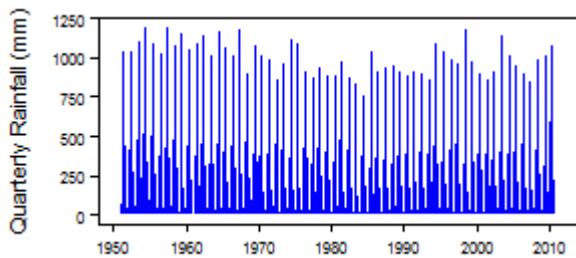

File:Guinea Aw pre Qts.png

From Earthwise

[Jump to navigation](#) [Jump to search](#)

- [File](#)
- [File history](#)
- [File usage](#)

No higher resolution available.
