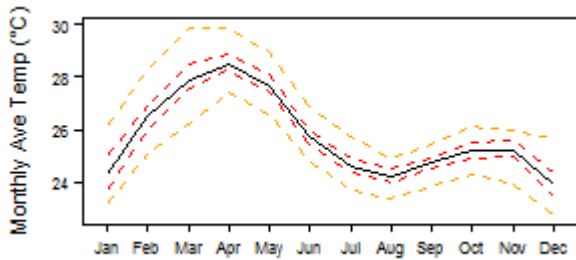

File:Guinea Aw tmp Monthly.png

From Earthwise

[Jump to navigation](#) [Jump to search](#)

- [File](#)
- [File history](#)
- [File usage](#)

No higher resolution available.
