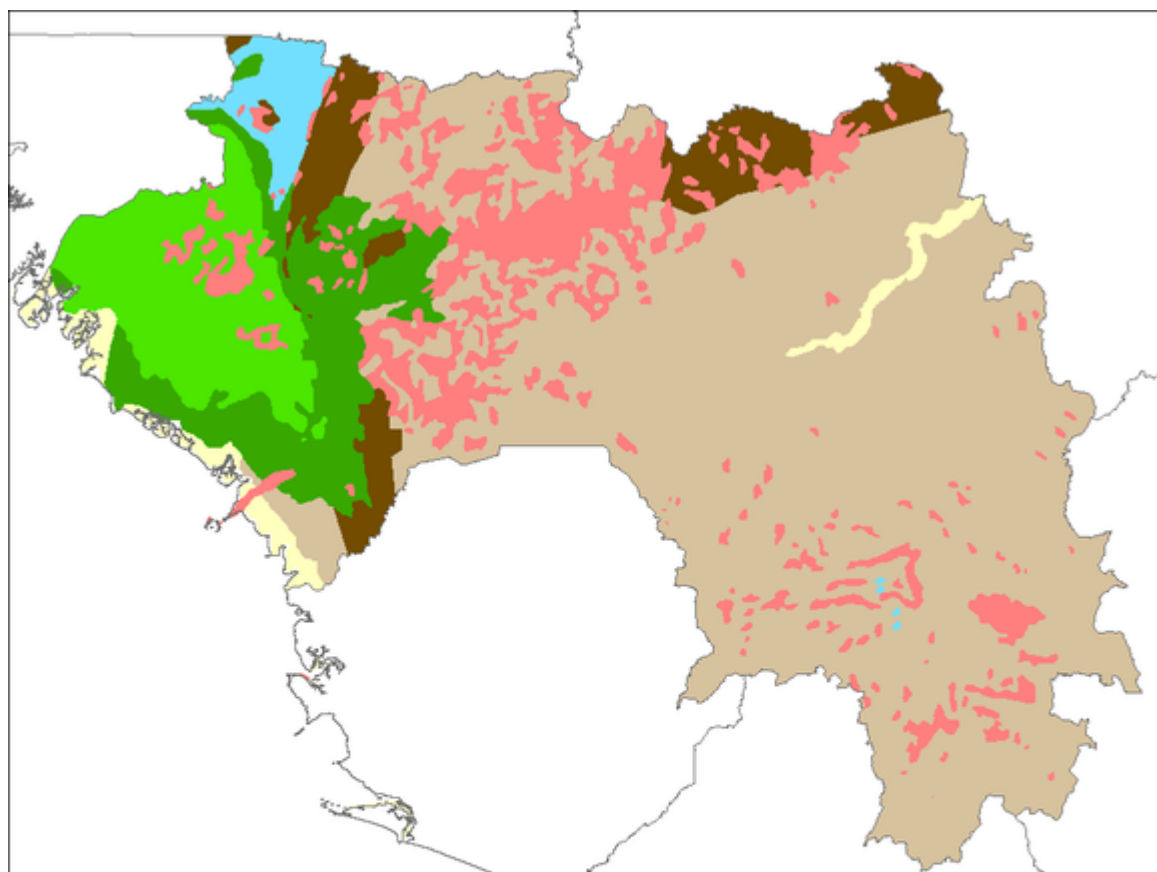

File:Guinea Geology2.png

From Earthwise

[Jump to navigation](#) [Jump to search](#)

- [File](#)
- [File history](#)
- [File usage](#)
- [Metadata](#)

Geology

- Unconsolidated sedimentary: Quaternary
- Igneous intrusive: Mesozoic
- Palaeozoic Sedimentary: Silurian-Devonian
- Palaeozoic Sedimentary: Ordovician
- Palaeozoic Sedimentary: Cambrian
- Precambrian dominantly metasedimentary: Upper Proterozoic
- Precambrian basement: Archaean-Lower Proterozoic



Licensing

This image is licensed under a [Creative Commons Attribution-ShareAlike 3.0 Unported License](#). For full details see the [Terms of use](#) page.

File usage

The following page links to this file:

- [Hydrogeology of Guinea](#)

Metadata

This file contains additional information, probably added from the digital camera or scanner used to create or digitise it.