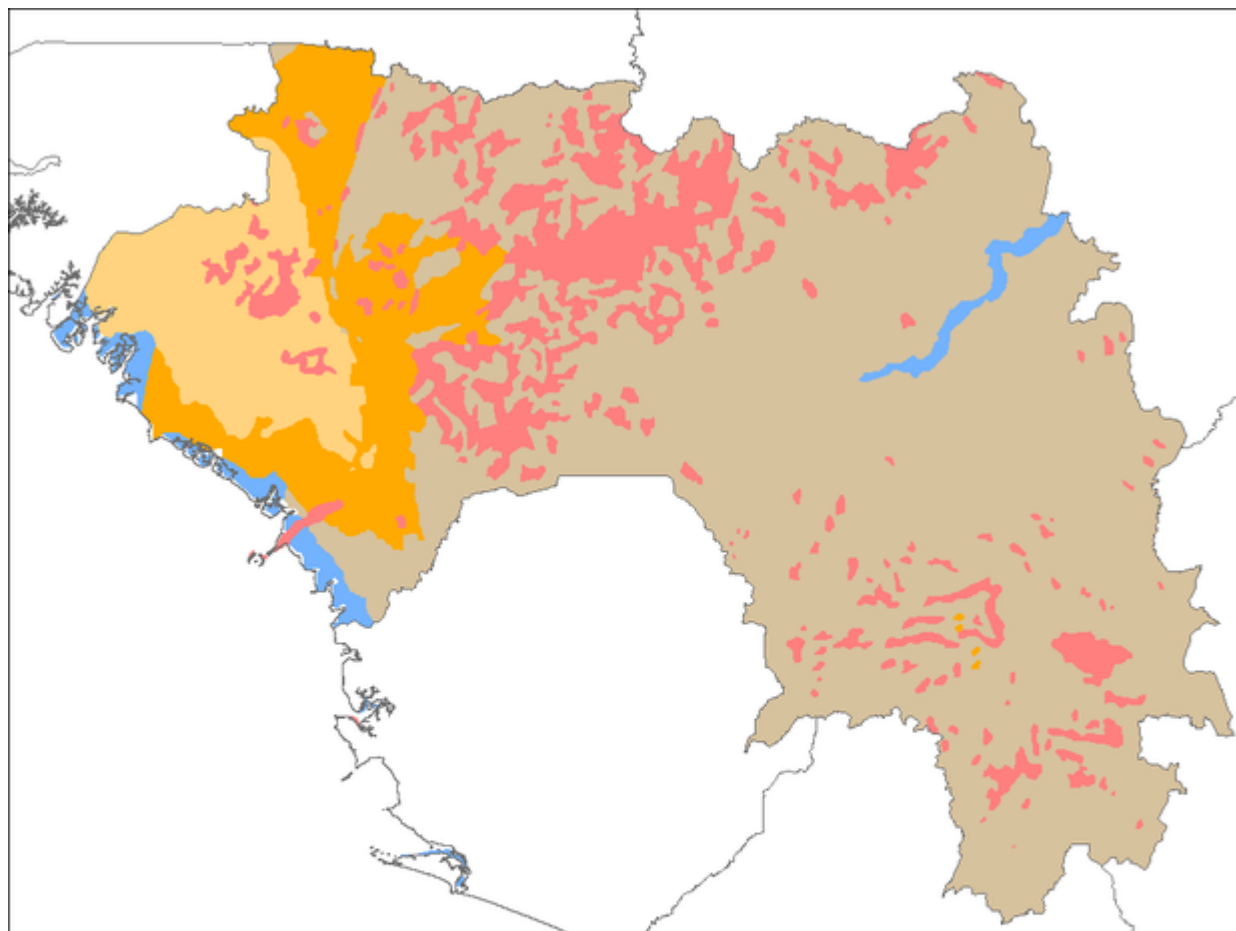

File:Guinea Hydrogeology2.png

From Earthwise

[Jump to navigation](#) [Jump to search](#)

- [File](#)
- [File history](#)
- [File usage](#)
- [Metadata](#)

Aquifer Type and Productivity

- Unconsolidated sedimentary - Variable (Low to High)
- Igneous - unknown aquifer properties
- Sedimentary Fracture - probably Low to Moderate
- Sedimentary Fracture - Moderate to High; Sedimentary Fracture - possibly Moderate to High
- Basement - Low to Moderate



Licensing

This image is licensed under a [Creative Commons Attribution-ShareAlike 3.0 Unported License](#). For full details see the [Terms of use](#) page.