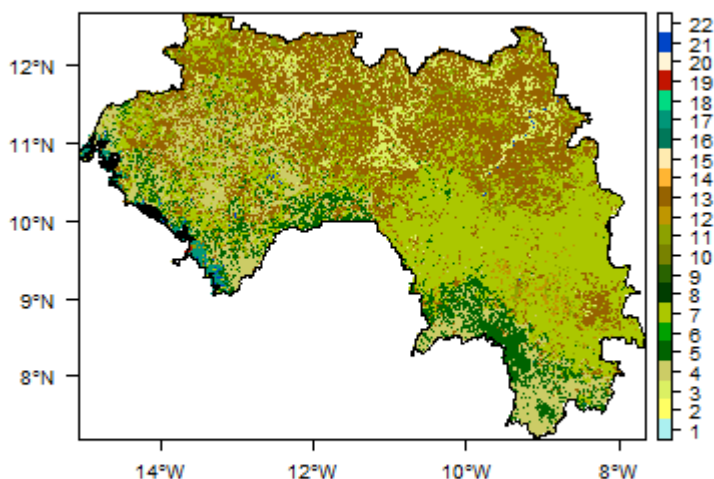

# File:Guinea LandCover.png

From Earthwise

[Jump to navigation](#) [Jump to search](#)

- [File](#)
- [File history](#)
- [File usage](#)

No higher resolution available.
