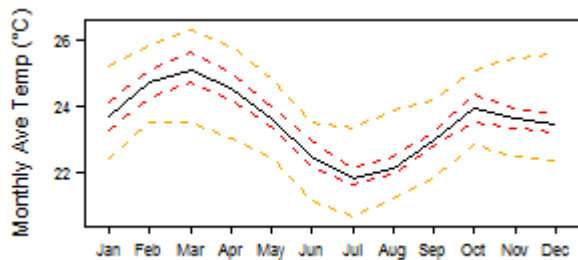

File:Kenya Aw tmp Monthly.png

From Earthwise

[Jump to navigation](#) [Jump to search](#)

- [File](#)
- [File history](#)
- [File usage](#)

No higher resolution available.
