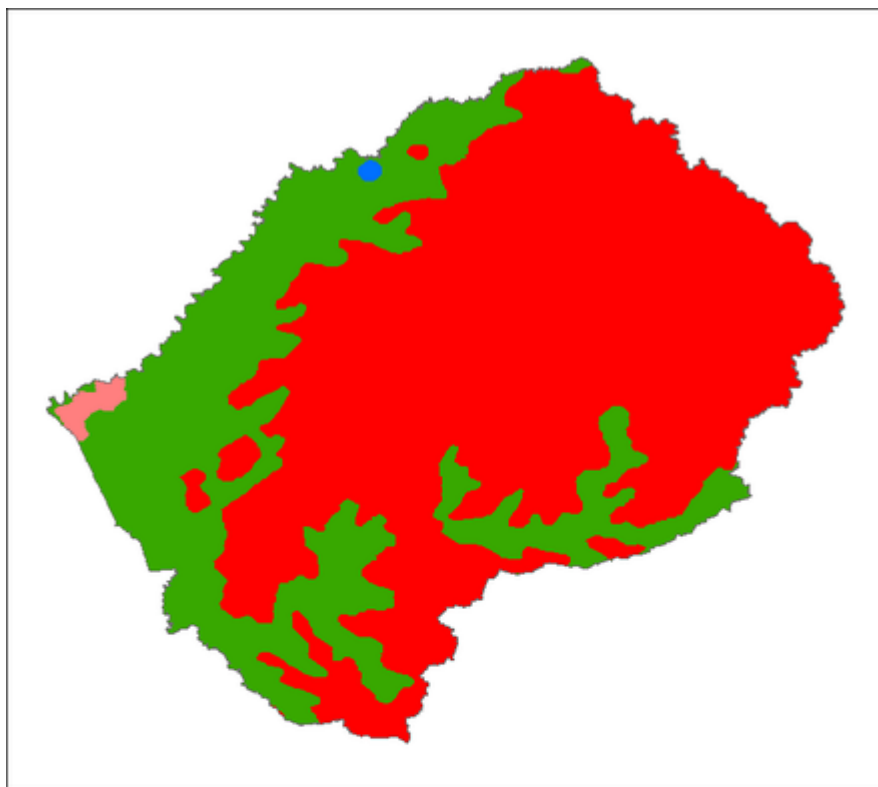

# File:Lesotho Geology3.png

From Earthwise

[Jump to navigation](#) [Jump to search](#)

- [File](#)
- [File history](#)
- [File usage](#)
- [Metadata](#)

0 25 50 100 km

## Lesotho - Geology

- Unconsolidated - alluvium
- Igneous - volcanic basalt
- Igneous - intrusive dolerite
- Sedimentary - Karoo
