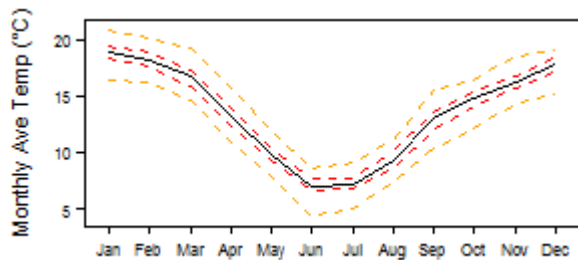

File:Lesotho tmp Monthly.png

From Earthwise

[Jump to navigation](#) [Jump to search](#)

- [File](#)
- [File history](#)
- [File usage](#)

No higher resolution available.
