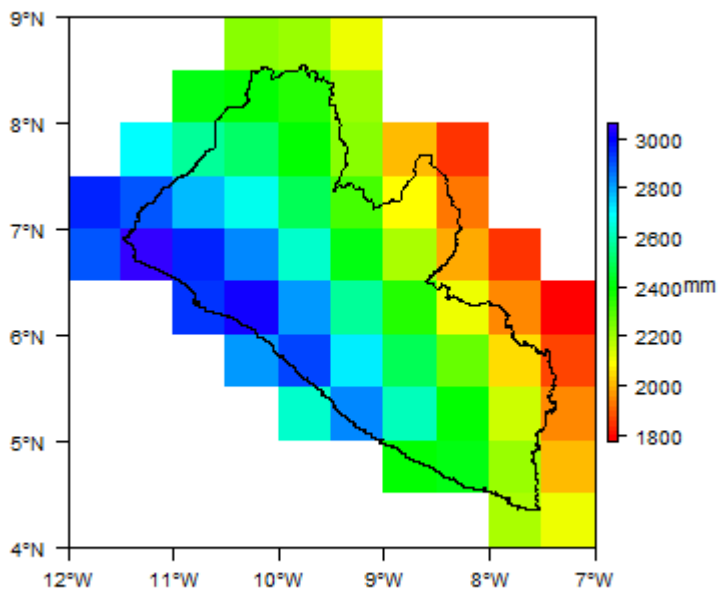

File:Liberia ClimatePrecip.png

From Earthwise

[Jump to navigation](#) [Jump to search](#)

- [File](#)
- [File history](#)
- [File usage](#)

No higher resolution available.
