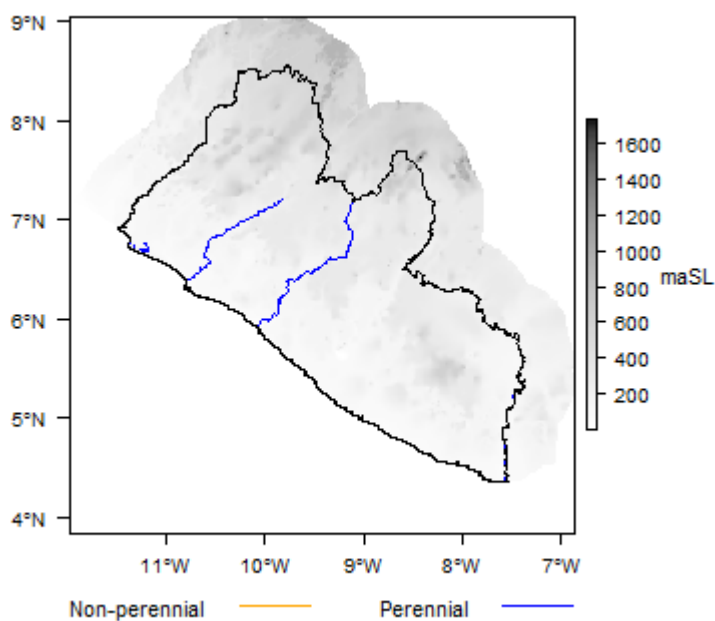

File:Liberia Hydrology.png

From Earthwise

[Jump to navigation](#) [Jump to search](#)

- [File](#)
- [File history](#)
- [File usage](#)

No higher resolution available.
