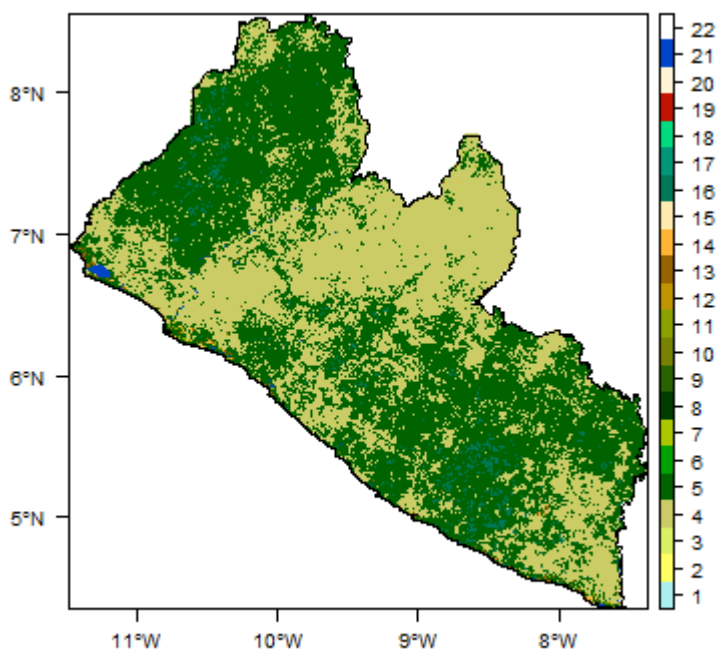

File:Liberia LandCover.png

From Earthwise

[Jump to navigation](#) [Jump to search](#)

- [File](#)
- [File history](#)
- [File usage](#)

No higher resolution available.
