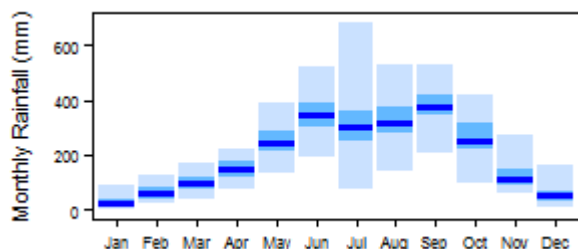

File:Liberia pre Monthly.png

From Earthwise

[Jump to navigation](#) [Jump to search](#)

- [File](#)
- [File history](#)
- [File usage](#)

No higher resolution available.
