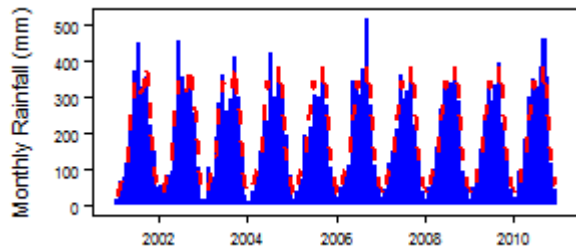

File:Liberia pre Mts.png

From Earthwise

[Jump to navigation](#) [Jump to search](#)

- [File](#)
- [File history](#)
- [File usage](#)

No higher resolution available.
