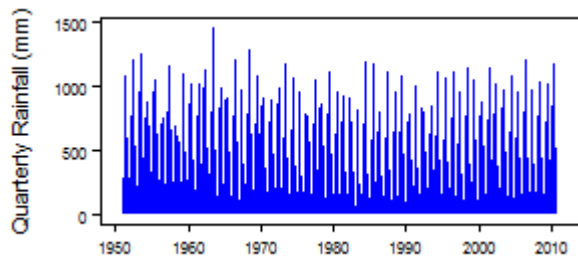

File:Liberia pre Qts.png

From Earthwise

[Jump to navigation](#) [Jump to search](#)

- [File](#)
- [File history](#)
- [File usage](#)

No higher resolution available.
