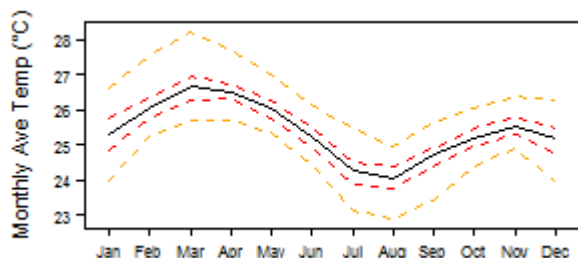

# File:Liberia tmp Monthly.png

From Earthwise

[Jump to navigation](#) [Jump to search](#)

- [File](#)
- [File history](#)
- [File usage](#)

No higher resolution available.
