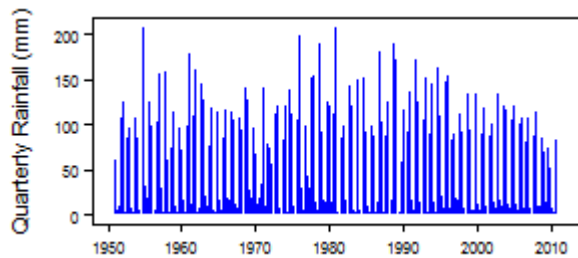

# File:Libya BSh pre Qts.png

From Earthwise

[Jump to navigation](#) [Jump to search](#)

- [File](#)
- [File history](#)
- [File usage](#)

No higher resolution available.
