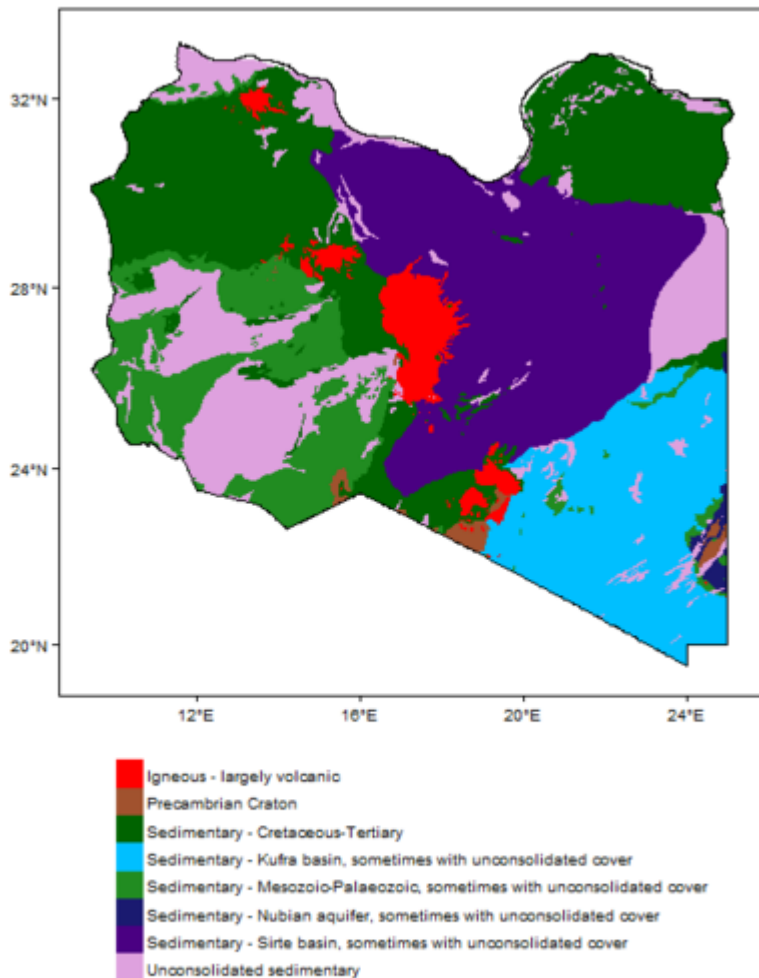

File:Libya Geology.png

From Earthwise

[Jump to navigation](#) [Jump to search](#)

- [File](#)
- [File history](#)
- [File usage](#)



Licensing

This image is licensed under a [Creative Commons Attribution-ShareAlike 3.0 Unported License](#). For full details see the [Terms of use](#) page.

File usage

The following page links to this file:

- [Hydrogeology of Libya](#)

Retrieved from 'http://earthwise.bgs.ac.uk/index.php?title=File:Libya_Geology.png&oldid=42450'
[Category:](#)

- [License tags](#)