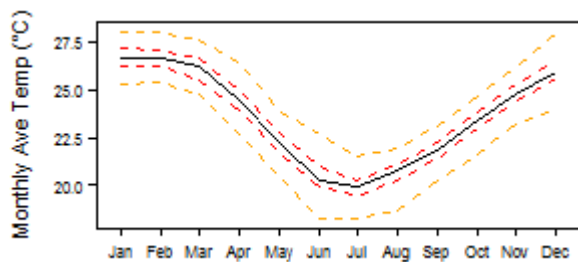

File:Madagascar BWh tmp Monthly.png

From Earthwise

[Jump to navigation](#) [Jump to search](#)

- [File](#)
- [File history](#)
- [File usage](#)

No higher resolution available.
