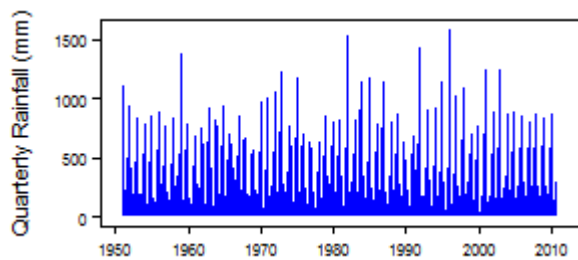

File:Madagascar Cfb pre Qts.png

From Earthwise

[Jump to navigation](#) [Jump to search](#)

- [File](#)
- [File history](#)
- [File usage](#)

No higher resolution available.
