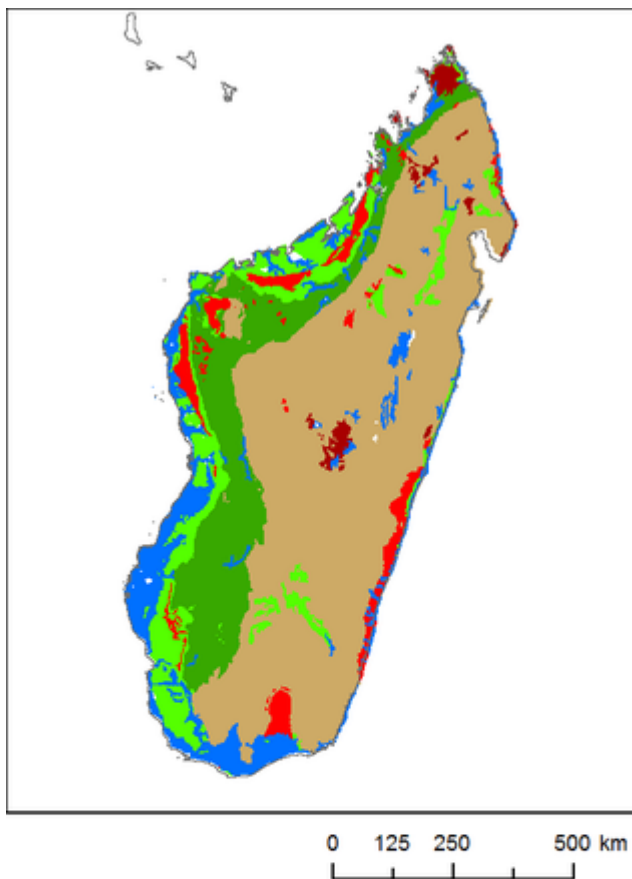

File:Madagascar Geology4.png

From Earthwise

[Jump to navigation](#) [Jump to search](#)

- [File](#)
- [File history](#)
- [File usage](#)
- [Metadata](#)

Madagascar - Geology

| | |
|---|---------------------------------------|
| ■ | Quaternary Unconsolidated Sediments |
| ■ | Tertiary-Quaternary Volcanic |
| ■ | Cretaceous Volcanic |
| ■ | Cretaceous-Tertiary Sedimentary |
| ■ | Carboniferous-Jurassic Sedimentary |
| ■ | Precambrian Basement undifferentiated |



Licensing

This image is licensed under a [Creative Commons Attribution-ShareAlike 3.0 Unported License](#). For full details see the [Terms of use](#) page.