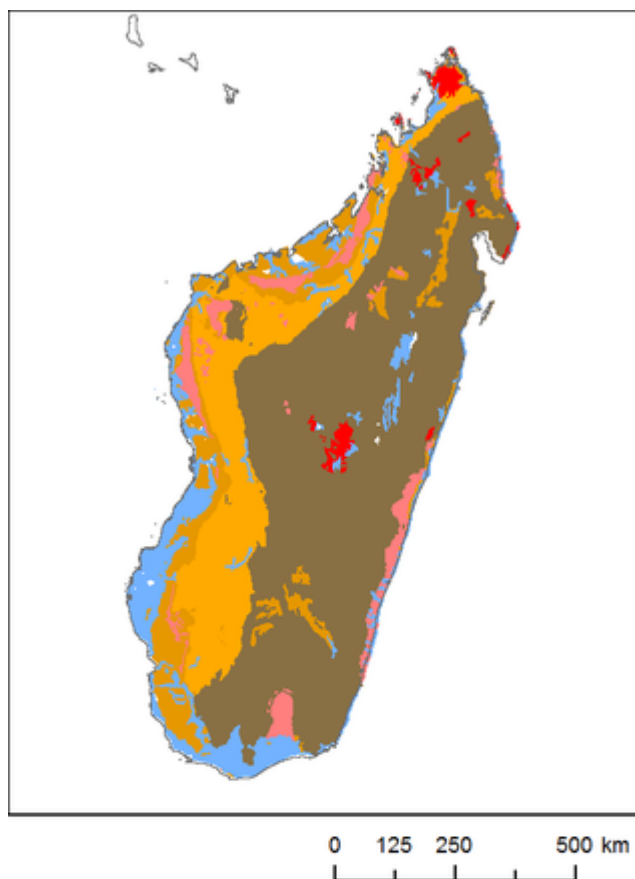

File:Madagascar Hydrogeology4.png

From Earthwise

[Jump to navigation](#) [Jump to search](#)

- [File](#)
- [File history](#)
- [File usage](#)
- [Metadata](#)

Madagascar - Aquifer Type and Productivity

■	Unconsolidated - Low/Moderate to Very High
■	Volcanic - Moderate to High
■	Volcanic - Low to Moderate
■	Sedimentary Fracture - High to Very High
■	Sedimentary Fracture - Low/Moderate to High
■	Basement - Low to Low/Moderate



Licensing

This image is licensed under a [Creative Commons Attribution-ShareAlike 3.0 Unported License](#). For full details see the [Terms of use](#) page.