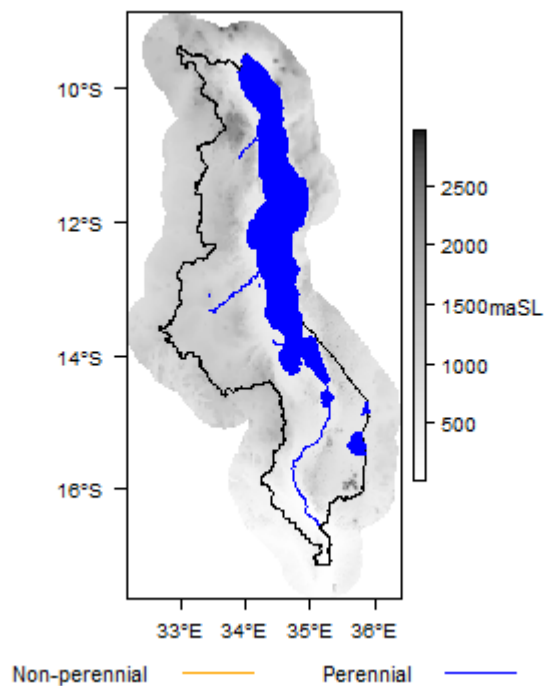

File:Malawi Hydrology.png

From Earthwise

[Jump to navigation](#) [Jump to search](#)

- [File](#)
- [File history](#)
- [File usage](#)

No higher resolution available.
