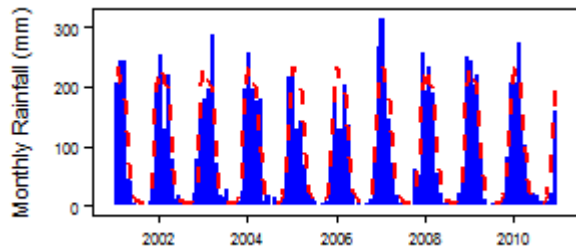

File:Malawi pre Mts.png

From Earthwise

[Jump to navigation](#) [Jump to search](#)

- [File](#)
- [File history](#)
- [File usage](#)

No higher resolution available.
