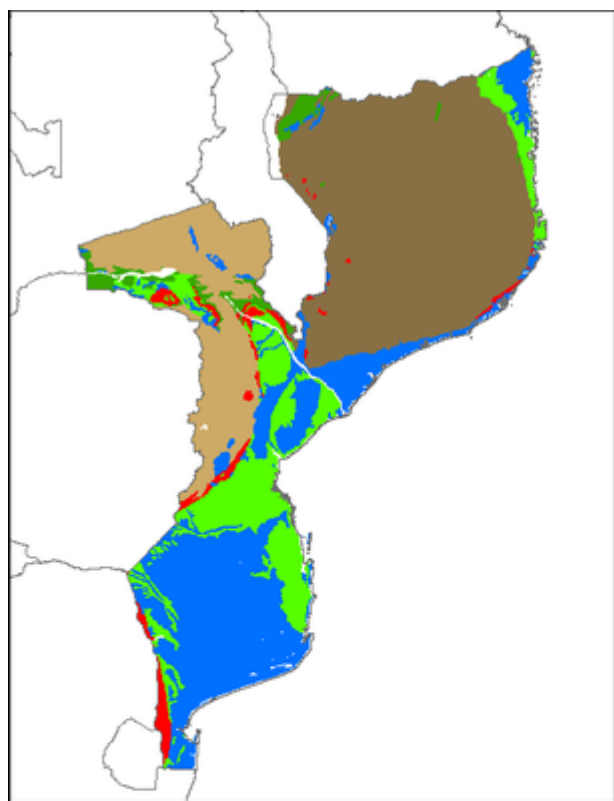

File:Mozambique Geology3.png

From Earthwise

[Jump to navigation](#) [Jump to search](#)

- [File](#)
- [File history](#)
- [File usage](#)
- [Metadata](#)

0 125 250 500 km

Mozambique - Geology

- Unconsolidated sedimentary
- Sedimentary - Cretaceous-Tertiary
- Sedimentary - Mesozoic-Palaeozoic
- Igneous - Karoo (Jurassic) volcanics and post-Karoo intrusives
- Precambrian Basement Complex - Proterozoic
- Precambrian Craton - Archaean to Proterozoic