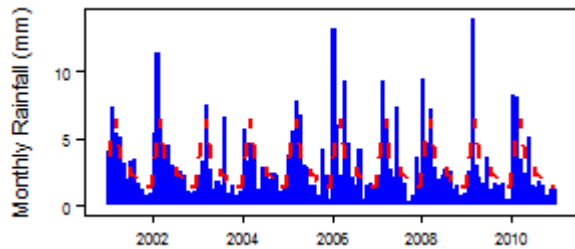

File:Namibia BWk pre Mts.png

From Earthwise

[Jump to navigation](#) [Jump to search](#)

- [File](#)
- [File history](#)
- [File usage](#)

No higher resolution available.
