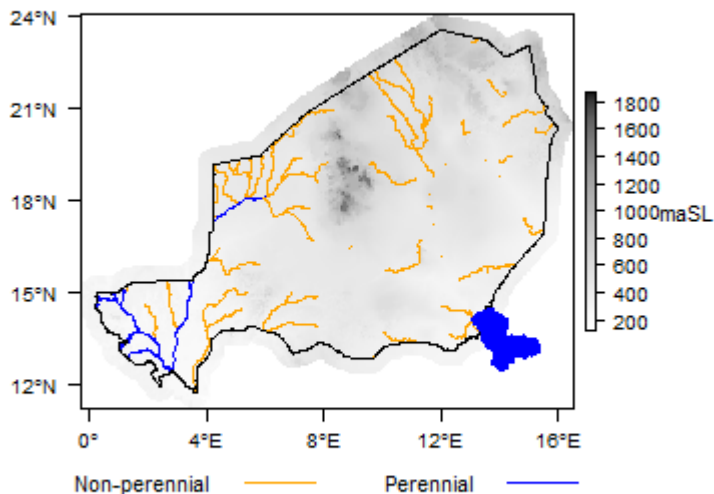

# File:Niger Hydrology.png

From Earthwise

[Jump to navigation](#) [Jump to search](#)

- [File](#)
- [File history](#)
- [File usage](#)

No higher resolution available.
