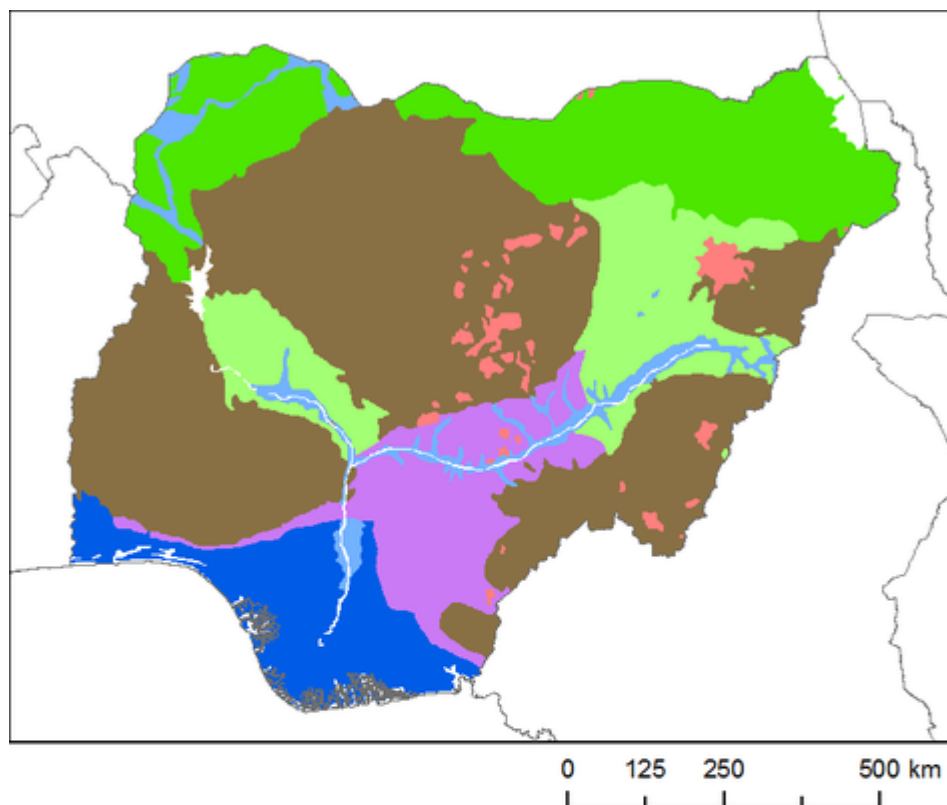

File:Nigeria Hydrogeology3.png

From Earthwise

[Jump to navigation](#) [Jump to search](#)

- [File](#)
- [File history](#)
- [File usage](#)
- [Metadata](#)

Nigeria - Aquifer Type and Productivity

- Unconsolidated - High to Very High
- Unconsolidated - High
- Igneous - Low to Moderate
- Sedimentary Intergranular/Fracture - Moderate (locally High)
- Sedimentary Intergranular - Moderate to High
- Sedimentary Intergranular - Low to Moderate
- Basement - Low to Moderate



Licensing

This image is licensed under a [Creative Commons Attribution-ShareAlike 3.0 Unported License](#). For full details see the [Terms of use](#) page.

Metadata

This file contains additional information, probably added from the digital camera or scanner used to create or digitise it.

If the file has been modified from its original state, some details may not fully reflect the modified file.