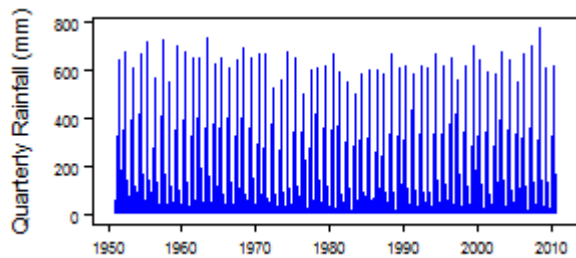

File:Nigeria pre Qts.png

From Earthwise

[Jump to navigation](#) [Jump to search](#)

- [File](#)
- [File history](#)
- [File usage](#)

No higher resolution available.
