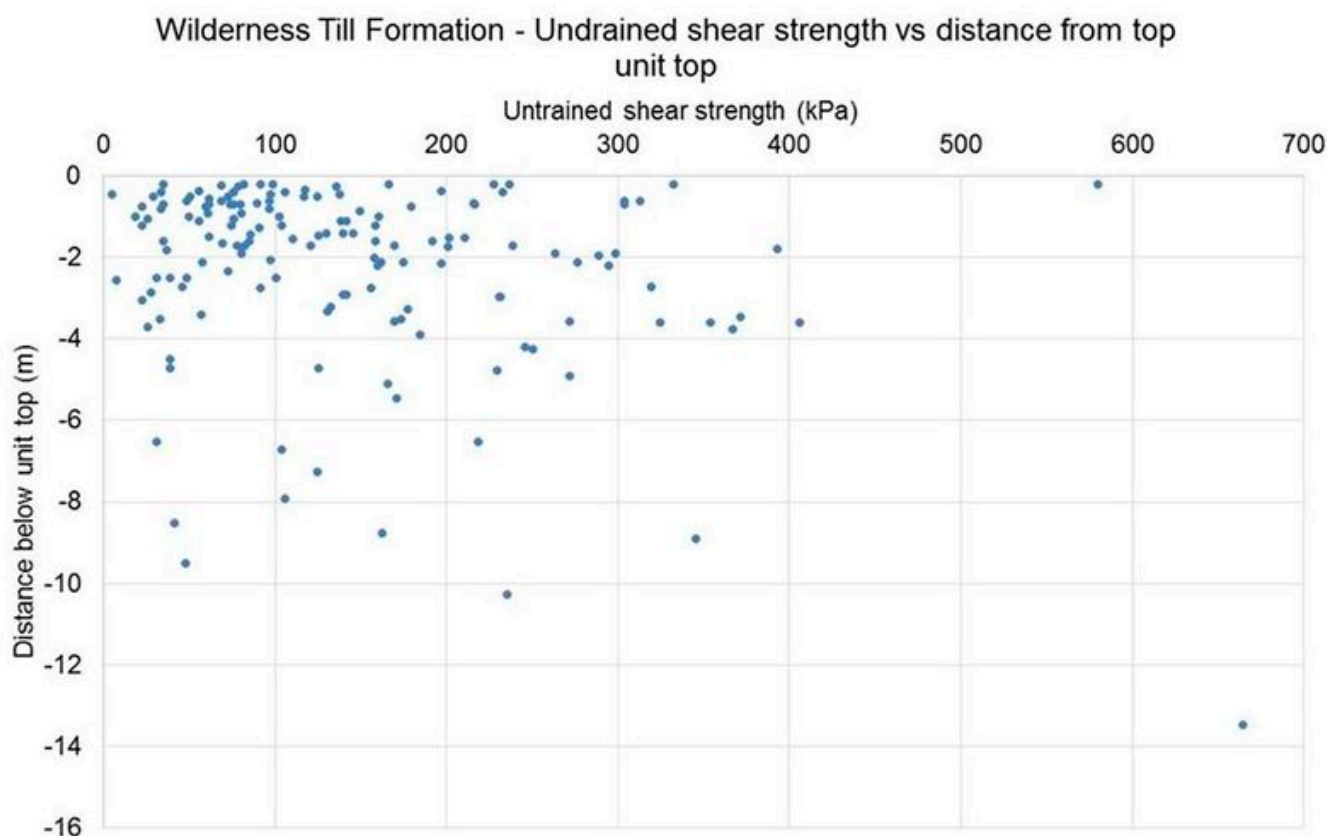

File:OR17006wilderness6.jpg

From Earthwise

[Jump to navigation](#) [Jump to search](#)

- [File](#)
- [File history](#)
- [File usage](#)
- [Metadata](#)



Summary

description	English: OR/17/006 UKGEOS - Glasgow geothermal Energy Research Field Site (GGERFS): initial summary of the geological platform
source	OR/17/006 UKGEOS - Glasgow geothermal Energy Research Field Site (GGERFS): initial summary of the geological platform
author	A A Monaghan, B O Dochartaigh, F Fordyce, S Loveless, D Entwisle, M Quinn, K Smith, R Ellen S Arkley, T Kearsey, S D G Campbell, M Fellgett, I Mosca