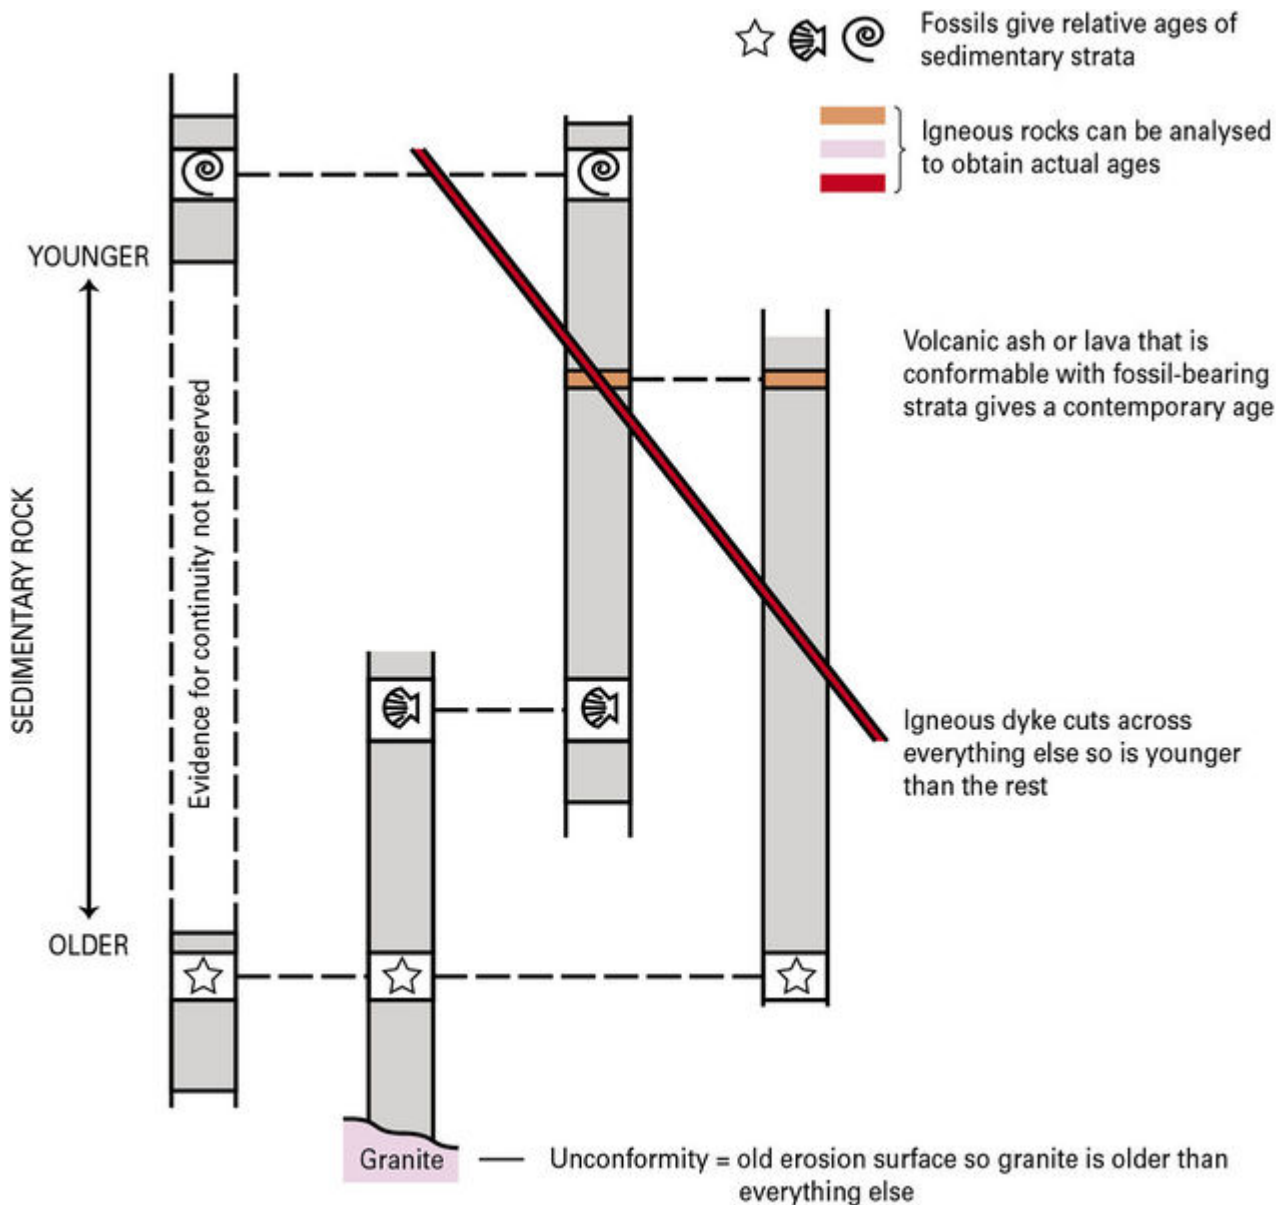

File:P785797.jpg

From Earthwise

[Jump to navigation](#) [Jump to search](#)

- [File](#)
- [File history](#)
- [File usage](#)



Summary

How to determine the age of the rocks.

Licensing


File history

Click on a date/time to view the file as it appeared at that time.

Date/Time	Thumbnail	Dimensions	User	Comment
current 12:38, 6 June 2014		1,000 × 947 (110 KB)	Dbk (talk contribs)	How to determine the age of the rocks.