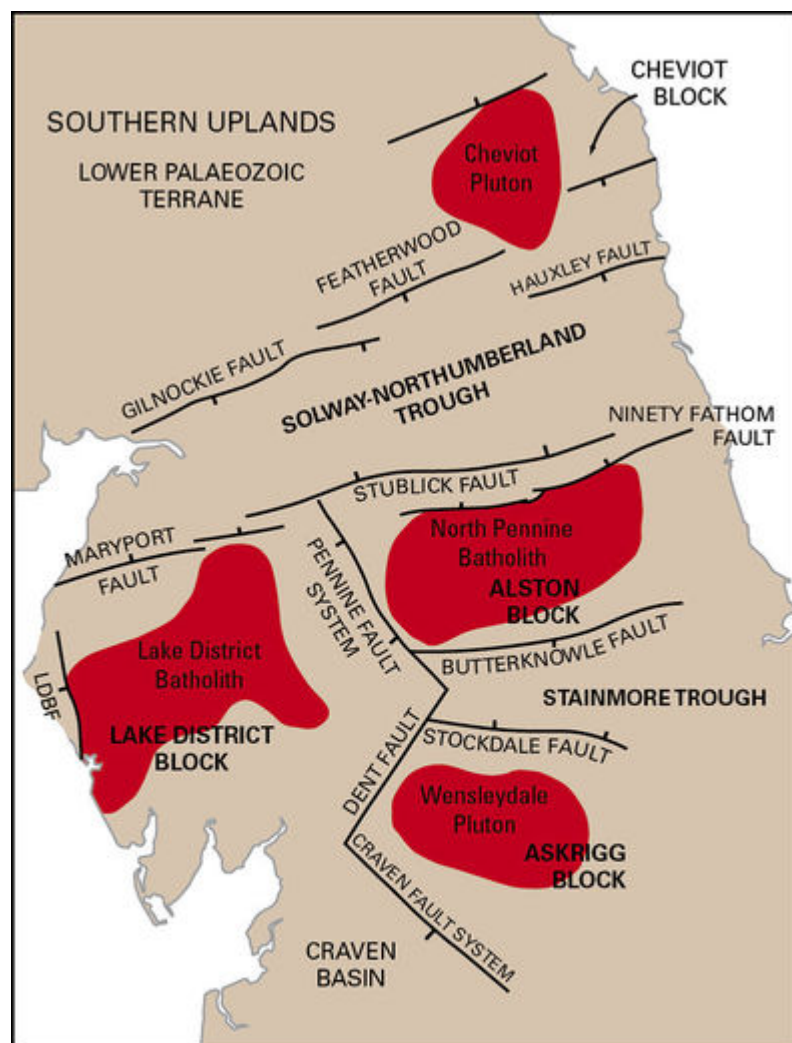

# File:P785803.jpg

From Earthwise

[Jump to navigation](#) [Jump to search](#)

- [File](#)
- [File history](#)
- [File usage](#)

 Granite body underpinning the structural blocks

LDBF Lake District Boundary Fault

## Summary

The fault network that controlled Carboniferous sedimentation patterns.