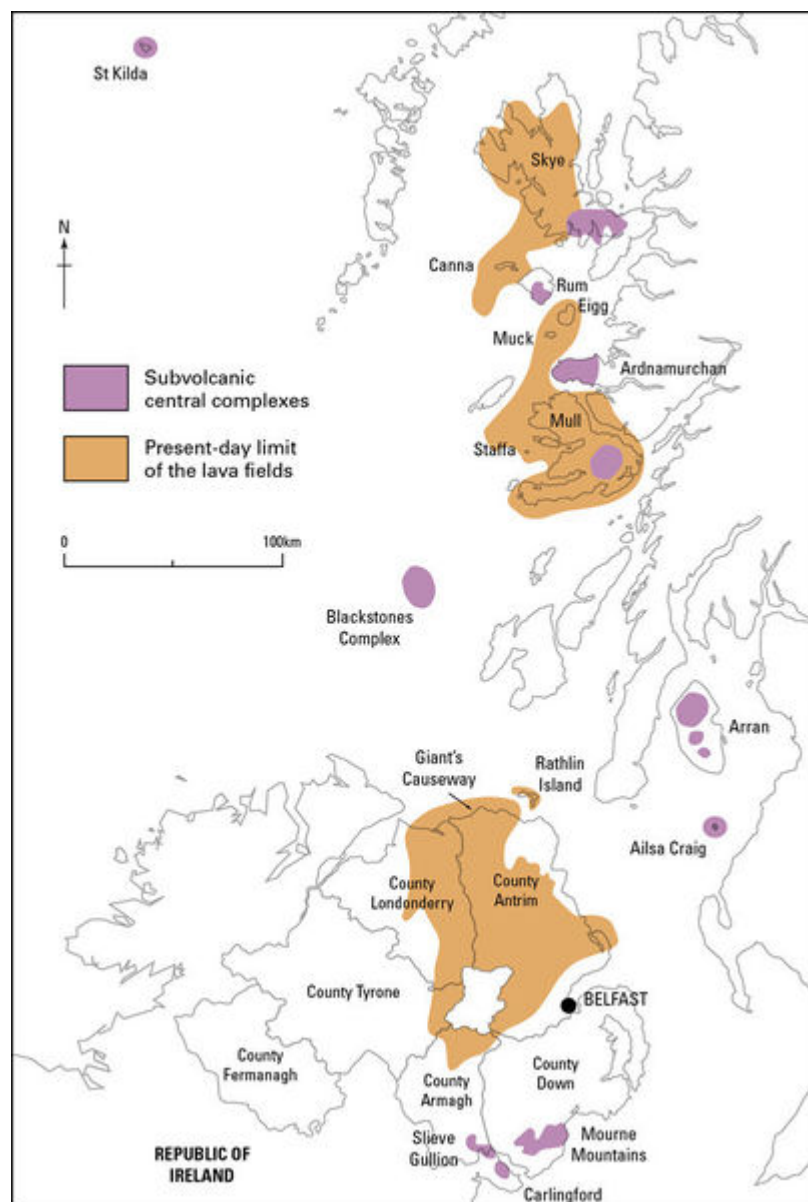

File:P785804.jpg

From Earthwise

[Jump to navigation](#) [Jump to search](#)

- [File](#)
- [File history](#)
- [File usage](#)



Summary

Present-day distribution of lava fields and subvolcanic complexes of the Hebridean Province.

Licensing
