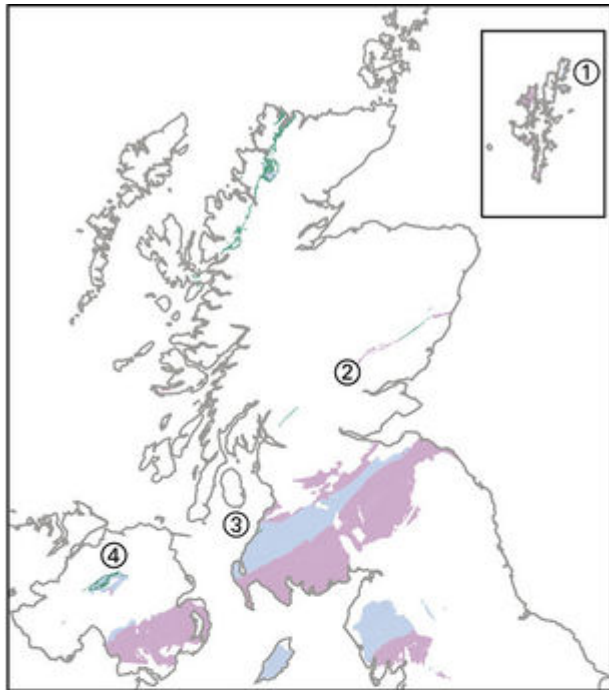

File:P785807.jpg

From Earthwise

[Jump to navigation](#) [Jump to search](#)

- [File](#)
- [File history](#)
- [File usage](#)

Silurian

Ordovician

①

Shetland ophiolite

②

Highland Border Complex

③

Ballantrae Complex

④

Tyrone Igneous Complex

Cambrian



Summary

Lower Palaeozoic -Cambrian, Ordovician and Silurian 542 to 416 million years ago

Licensing
