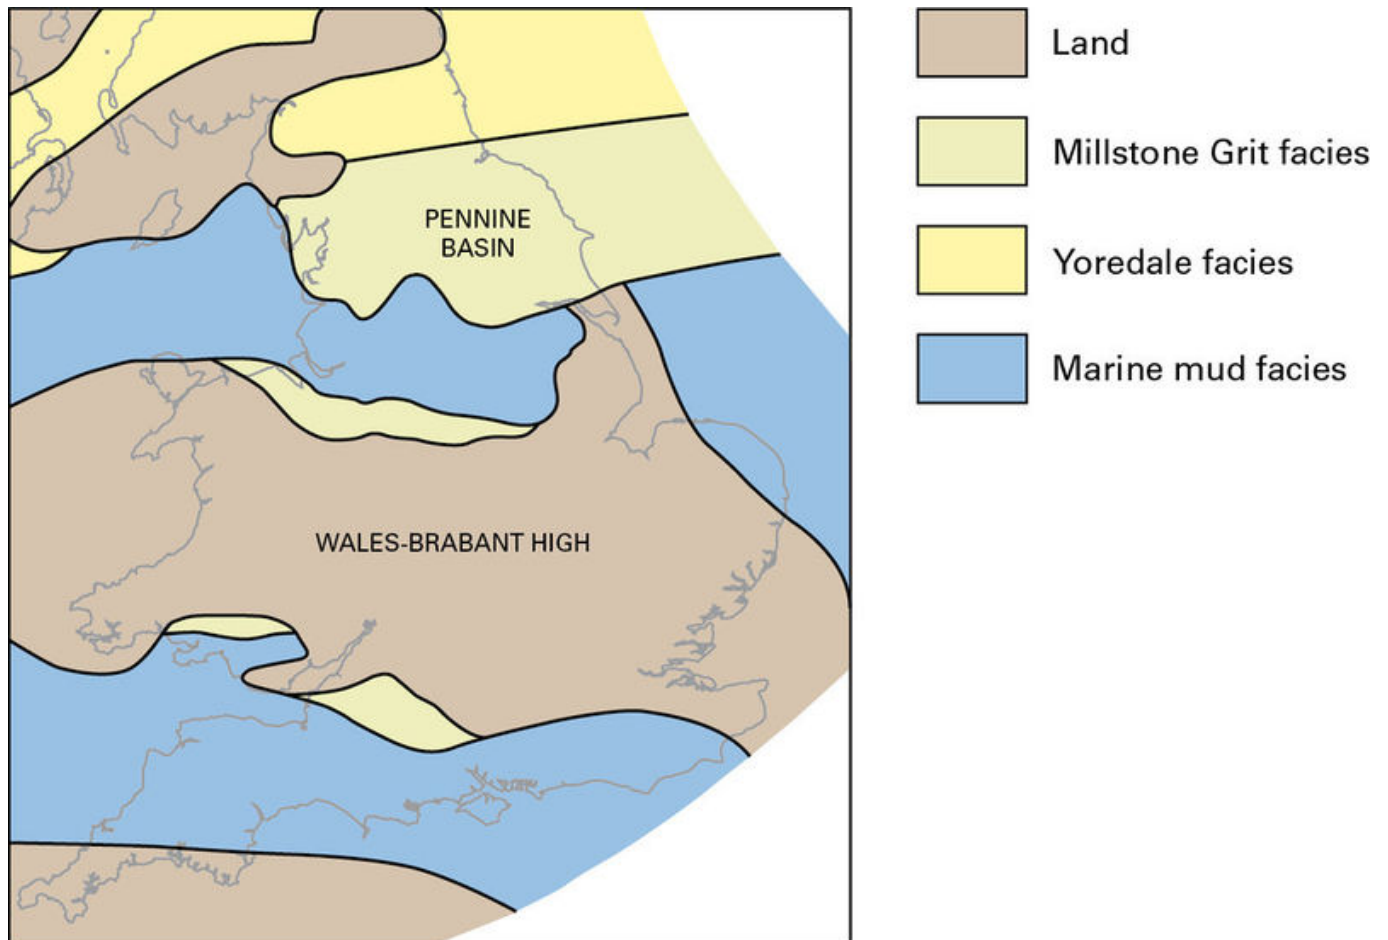

File:P785819.jpg

From Earthwise

[Jump to navigation](#) [Jump to search](#)

- [File](#)
- [File history](#)
- [File usage](#)



Summary

Carboniferous palaeogeographical sketch maps. b Early Namurian.

Licensing