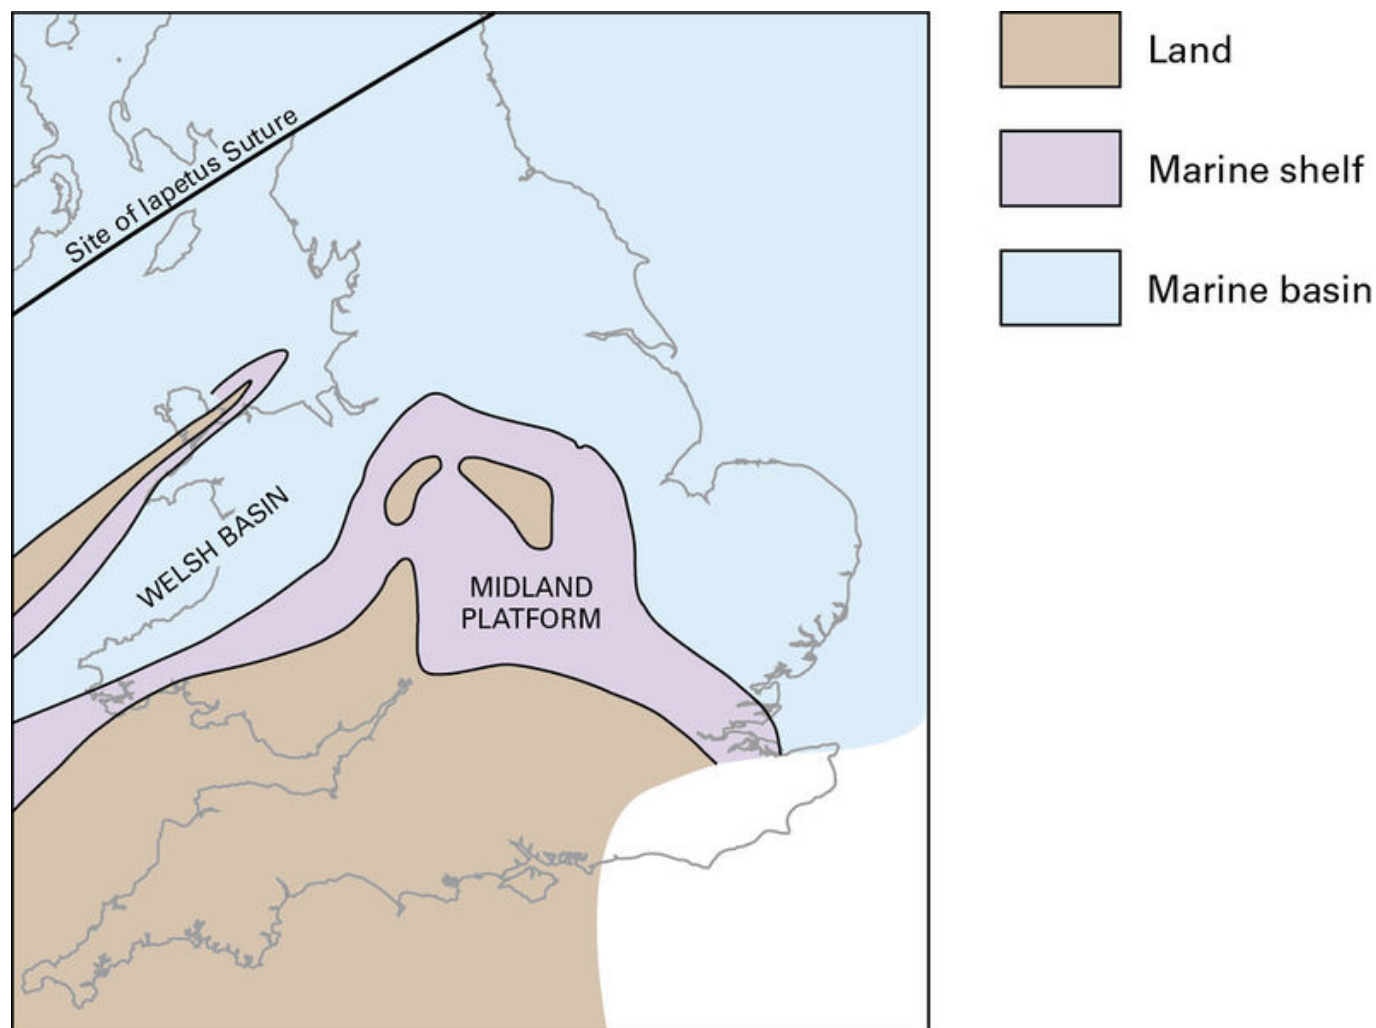

File:P785834.jpg

From Earthwise

[Jump to navigation](#) [Jump to search](#)

- [File](#)
- [File history](#)
- [File usage](#)



Summary

Sketch map to show the geography of England and Wales during the mid Cambrian.

Licensing