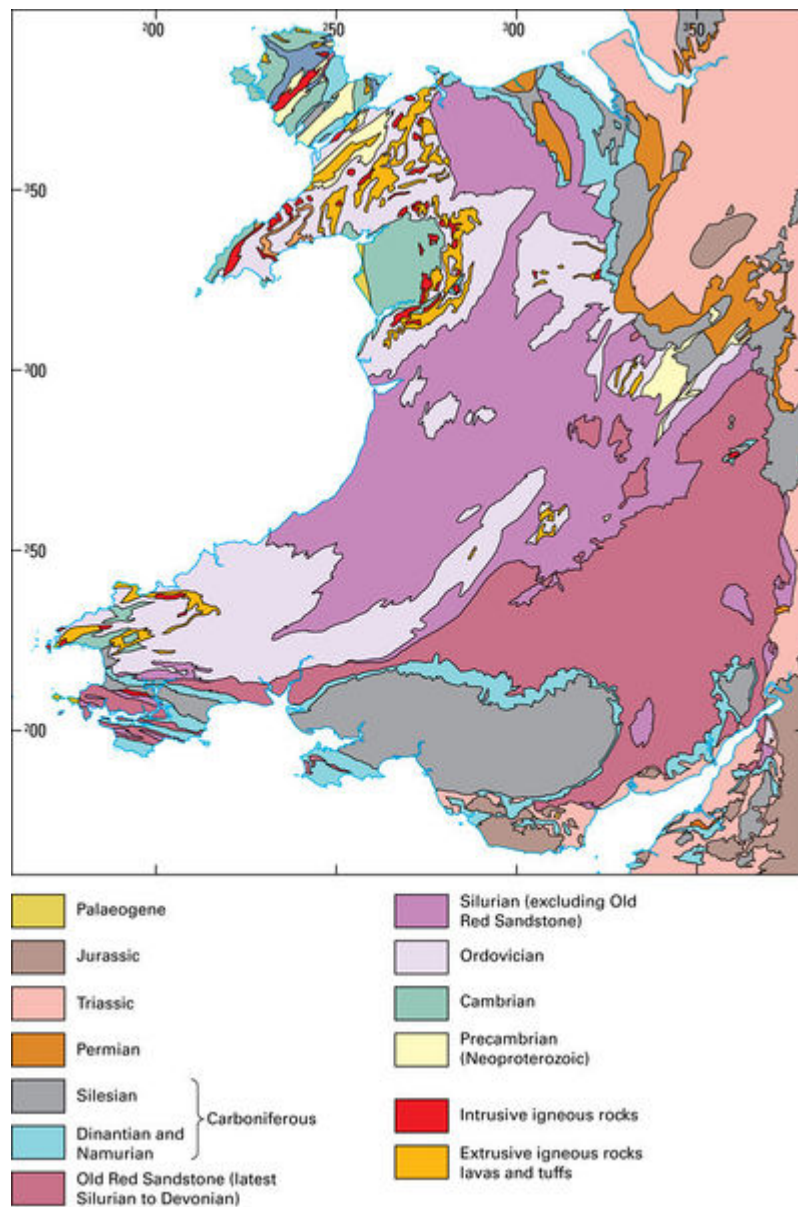

File:P841814.jpg

From Earthwise

[Jump to navigation](#) [Jump to search](#)

- [File](#)
- [File history](#)
- [File usage](#)



Summary

Solid geology in Wales.

Licensing


File history

Click on a date/time to view the file as it appeared at that time.

Date/Time	Thumbnail	Dimensions	User	Comment
current 10:51, 19 May 2014		663 × 1,000 (205 KB)	Dbk (talk contribs)	Solid geology in Wales.